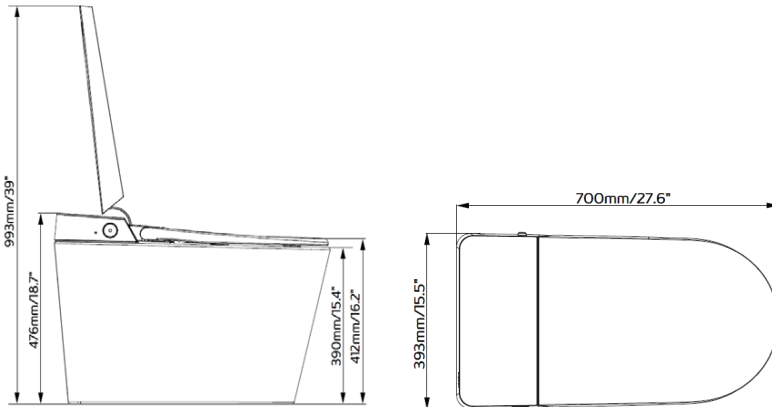

Technical Drawings