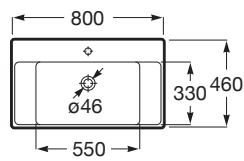

ONA

Wall-hung or vanity vitreous china sink

DIMENSIONS

| | |
|--------|--------|
| Length | 800 mm |
| Width | 460 mm |
| Height | 160 mm |

COLOURS AND FINISHES

TECHNICAL DRAWINGS

FEATURES

- Bowl position: Central
- Fixing kit: Included
- Installation type: Wall-hung
- Integrated shelf
- Internal Shape: Rectangular
- Material: FINECERAMIC®
- Shape: Rectangular
- Shelf position: On both sides
- Taphole configuration: 1 Taphole in the middle
- Trap: Not included
- Washbasin capacity (l): 7.2
- Waste: Not included
- Weight (kg): 20