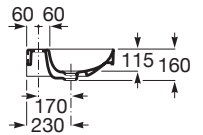

ONA

Wall-hung or vanity vitreous china sink

DIMENSIONS

| | |
|--------|--------|
| Length | 800 mm |
| Width | 460 mm |
| Height | 160 mm |

COLOURS AND FINISHES

TECHNICAL DRAWINGS

FEATURES

- Bowl position: Central
- Fixing kit: Included
- Installation type: Wall-hung
- Integrated shelf
- Internal Shape: Rectangular
- Material: FINECERAMIC®
- Shape: Rectangular
- Shelf position: On both sides
- Taphole configuration: 1 Taphole in the middle
- Trap: Not included
- Washbasin capacity (l): 7.2
- Waste: Not included
- Weight (kg): 20