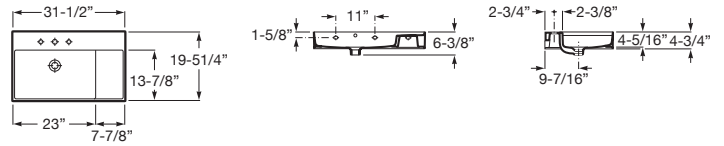

INSPIRA

FINECERAMIC® wall-hung or vanity vitreous china sink

DIMENSIONS

Length	800 mm
Width	490 mm
Height	120 mm

COLOURS AND FINISHES

00 White

TECHNICAL DRAWINGS

FEATURES

- Bowl depth (mm): 109
- Bowl length (mm): 584
- Bowl position: Left
- Bowl width (mm): 352
- Fixing kit: Included
- Installation type: Vanity, Wall-hung
- Integrated shelf
- Material: FINECERAMIC®
- Shape: Square
- Shelf position: Right
- Taphole configuration: 1 Prepunched, 1 Taphole, 1 Prepunched
- Trap: Not included
- Washbasin capacity (l): 13.25
- Waste: Not included

## Inspira

Three shapes, multiple combinations, endless possibilities. This vitreous china collection, with 3 design lines - Round, Soft and Square - will bring life to bathroom spaces of any style.