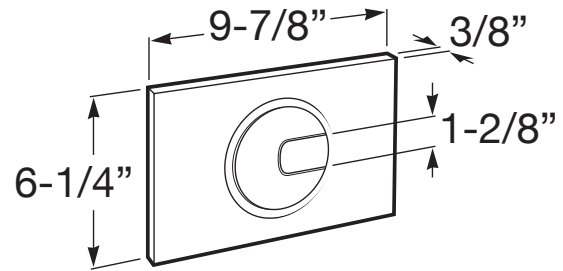

IN-WALL

PL4 DUAL - Dual flush actuator plate for concealed tank

DIMENSIONS

Length 250 mm
Height 160 mm

COLOURS AND FINISHES

1 Chrome

TECHNICAL DRAWINGS

FEATURES