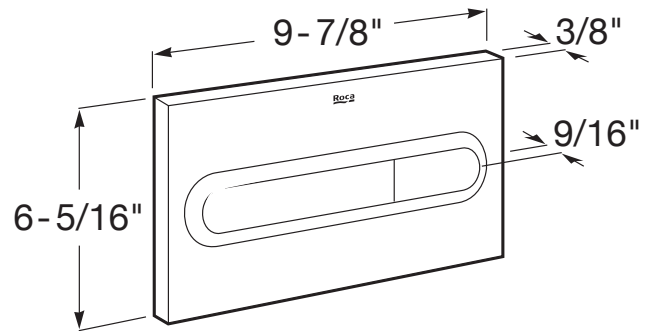

IN-WALL

PL1 DUAL - Dual flush actuator plate for concealed tank

DIMENSIONS

Length 250 mm
Height 160 mm

COLOURS AND FINISHES

2 Gray Lacquered

TECHNICAL DRAWINGS

FEATURES