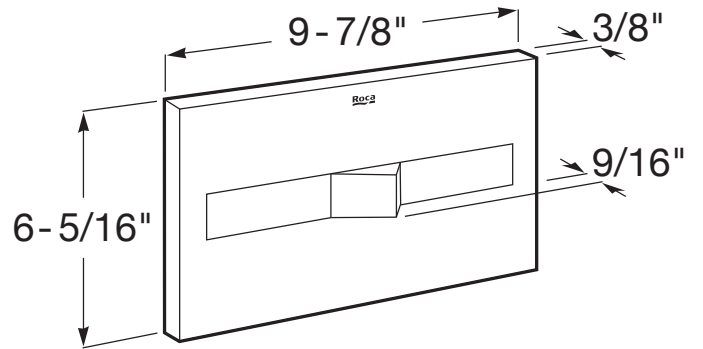

IN-WALL

PL2 DUAL - Dual flush actuator plate for concealed tank

DIMENSIONS

Length 250 mm
Height 160 mm

COLOURS AND FINISHES

TECHNICAL DRAWINGS

FEATURES

- Number of buttons: 2
- Recommended for public spaces