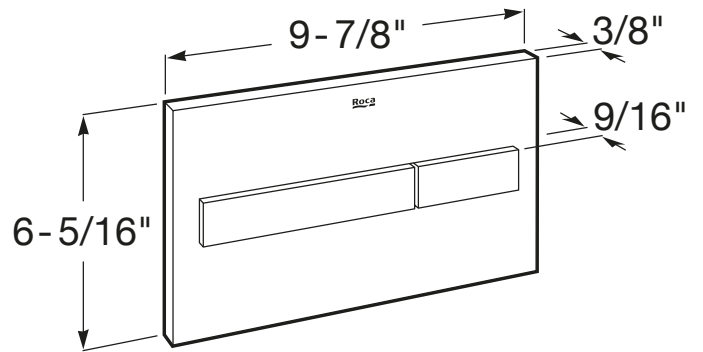

IN-WALL

PL7 DUAL - Dual flush actuator plate for concealed tank

DIMENSIONS

Length 250 mm  
Height 160 mm

COLOURS AND FINISHES

7 Matt White

TECHNICAL DRAWINGS

FEATURES