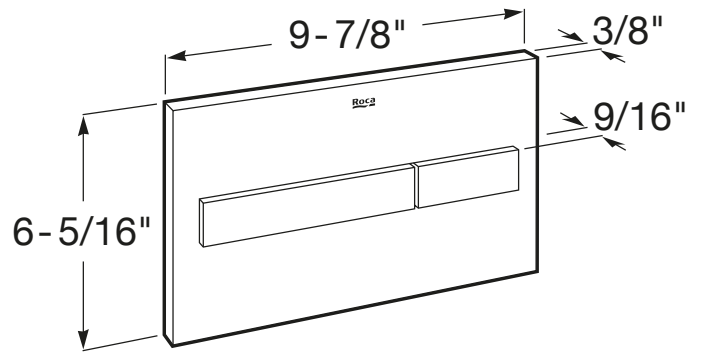

IN-WALL

PL7 DUAL - Dual flush actuator plate for concealed tank

DIMENSIONS

Length 250 mm
Height 160 mm

COLOURS AND FINISHES

6 Matt Black

TECHNICAL DRAWINGS

FEATURES

Number of buttons: 2

Recommended for public spaces

In-Wall

Systems that combine efficiency and technology to deliver the best performance.