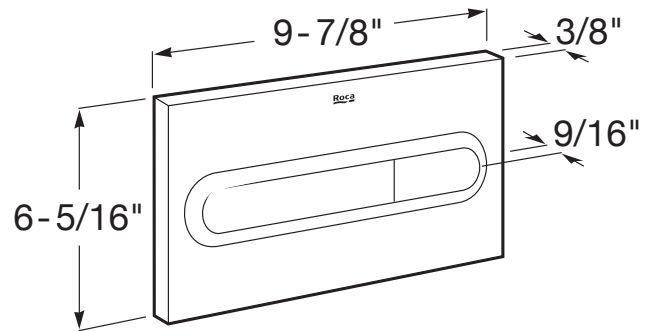

IN-WALL

PL1 DUAL - Dual flush actuator plate for concealed tank

DIMENSIONS

Length 250 mm  
Height 160 mm

COLOURS AND FINISHES

TECHNICAL DRAWINGS

FEATURES

- Number of buttons: 2
- Recommended for public spaces