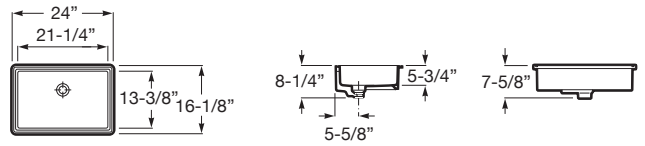

SOFIA

Undermount vitreous china sink

DIMENSIONS

Length	609 mm
Width	410 mm
Height	211 mm

COLOURS AND FINISHES

TECHNICAL DRAWINGS

FEATURES

- Bowl depth (mm): 117
- Bowl length (mm): 540
- Bowl width (mm): 341
- Cutting type: Straight
- Fixing kit: Included
- Installation type: Built-in / Undercountertop
- Material: Vitreous china
- Shape: Square
- Taphole configuration: No tapholes