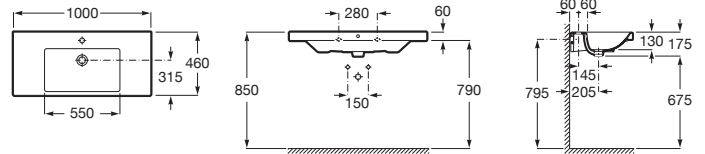

THE GAP

Wall-hung or vanity vitreous china sink

DIMENSIONS

Length	1000 mm
Width	460 mm
Height	175 mm

COLOURS AND FINISHES

00 White

TECHNICAL DRAWINGS

FEATURES

- Bottom side glazed
- Bowl depth (mm): 130
- Bowl length (mm): 550
- Bowl position: Central
- Bowl width (mm): 315
- Fixing kit: Included
- Installation type: Wall-hung
- Integrated shelf
- Material: Vitreous china
- Shape: Rectangular
- Shelf position: On both sides
- Taphole configuration: 1 Taphole in the middle
- Trap: Not included
- Washbasin capacity (l): 8.8
- Waste: Not included
- Weight (kg): 25.5