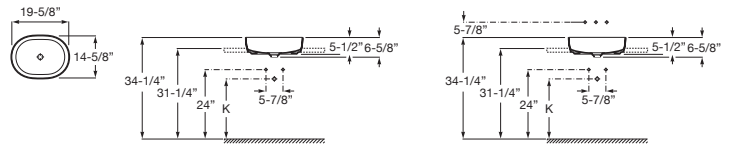

INSPIRA

ROUND - Vessel FINECERAMIC® sink

DIMENSIONS

Length 500 mm
 Width 370 mm
 Height 140 mm

COLOURS AND FINISHES

 00 White

TECHNICAL DRAWINGS

FEATURES

- Bowl position: Central
- Installation type: Bowl / Overcountertop
- Material: FINECERAMIC®
- Shape: Round
- Taphole configuration: No tapholes
- Trap: Not included
- Washbasin capacity (l): 16.75
- Waste: Included
- Weight (kg): 6.5
- Without overflow

COMPATIBLE WITH

Base unit for centered
vessel sink with two
drawers (sink not included)

851730...

Base unit for centered
vessel sink with two
drawers (sink not included)

851728...

Inspira

Three shapes, multiple combinations, endless possibilities. This vitreous china collection, with 3 design lines - Round, Soft and Square - will bring life to bathroom spaces of any style.