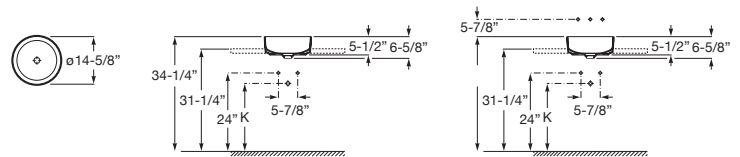

INSPIRA

ROUND - Vessel FINECERAMIC® sink

DIMENSIONS

Length	370 mm
Width	370 mm
Height	140 mm

COLOURS AND FINISHES

00 White

TECHNICAL DRAWINGS

FEATURES

- Bowl position: Central
- Installation type: Bowl / Overcountertop
- Material: FINECERAMIC®
- Shape: Round
- Taphole configuration: No tapholes
- Trap: Not included
- Washbasin capacity (l): 11.2
- Waste: Included
- Weight (kg): 5.2
- Without overflow

COMPATIBLE WITH

Base unit for centered
vessel sink with two
drawers (sink not included)

851730...

Base unit for centered
vessel sink with two
drawers (sink not included)

851728...

Inspira

Three shapes, multiple combinations, endless possibilities. This vitreous china collection, with 3 design lines - Round, Soft and Square - will bring life to bathroom spaces of any style.