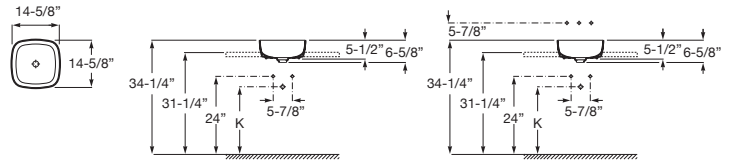

INSPIRA

SOFT - Vessel FINECERAMIC® sink

DIMENSIONS

Length	370 mm
Width	370 mm
Height	140 mm

COLOURS AND FINISHES

00 White

TECHNICAL DRAWINGS

FEATURES

- Bowl position: Central
- Installation type: Bowl / Overcountertop
- Material: FINECERAMIC®
- Shape: Corner
- Taphole configuration: No tapholes
- Trap: Not included
- Washbasin capacity (l): 12.3
- Waste: Included
- Weight (kg): 6.5
- Without overflow

COMPATIBLE WITH

Base unit for centered vessel sink with two drawers (sink not included)

851730...

Base unit for centered vessel sink with two drawers (sink not included)

851728...

Inspira

Three shapes, multiple combinations, endless possibilities. This vitreous china collection, with 3 design lines - Round, Soft and Square - will bring life to bathroom spaces of any style.