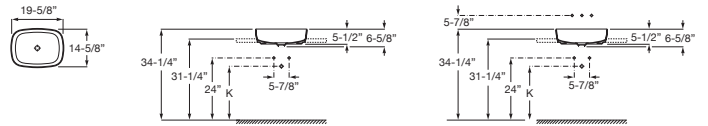

INSPIRA

SOFT - Vessel FINECERAMIC® sink

DIMENSIONS

Length	500 mm
Width	370 mm
Height	140 mm

COLOURS AND FINISHES

00 White

TECHNICAL DRAWINGS

FEATURES

- Bowl position: Central
- Installation type: Bowl / Overcountertop
- Material: FINECERAMIC®
- Shape: Corner
- Taphole configuration: No tapholes
- Trap: Not included
- Washbasin capacity (l): 17.75
- Waste: Included
- Weight (kg): 6.4
- Without overflow

COMPATIBLE WITH

Base unit for centered vessel sink with two drawers (sink not included)

851730...

Base unit for centered vessel sink with two drawers (sink not included)

851728...

Inspira

Three shapes, multiple combinations, endless possibilities. This vitreous china collection, with 3 design lines - Round, Soft and Square - will bring life to bathroom spaces of any style.