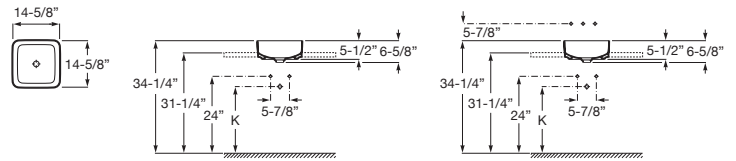

INSPIRA

SQUARE - Vessel FINECERAMIC® sink

DIMENSIONS

Length	370 mm
Width	370 mm
Height	140 mm

COLOURS AND FINISHES

00 White

TECHNICAL DRAWINGS

FEATURES

- Bowl position: Central
- Installation type: Bowl / Overcountertop
- Material: FINECERAMIC®
- Shape: Square
- Taphole configuration: No tapholes
- Trap: Not included
- Washbasin capacity (l): 14.5
- Waste: Included
- Weight (kg): 6.1
- Without overflow

# Inspira

Three shapes, multiple combinations, endless possibilities. This vitreous china collection, with 3 design lines - Round, Soft and Square - will bring life to bathroom spaces of any style.

INSTALLATION AND USER MANUALS