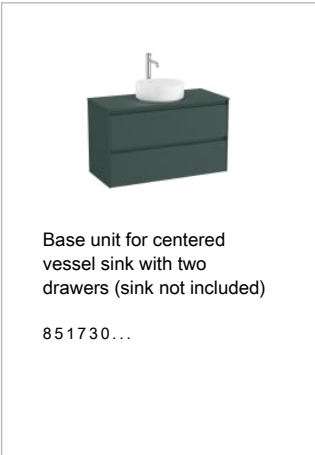

INSPIRA

SQUARE - Vessel FINECERAMIC® sink

DIMENSIONS

Length	500 mm
Width	370 mm
Height	140 mm

COLOURS AND FINISHES

TECHNICAL DRAWINGS

FEATURES

- Bowl position: Central
- Installation type: Bowl / Overcountertop
- Material: FINECERAMIC®
- Shape: Square
- Taphole configuration: No tapholes
- Trap: Not included
- Washbasin capacity (l): 19.5
- Waste: Included
- Weight (kg): 7.7
- Without overflow

COMPATIBLE WITH

Inspira

Three shapes, multiple combinations, endless possibilities. This vitreous china collection, with 3 design lines - Round, Soft and Square - will bring life to bathroom spaces of any style.