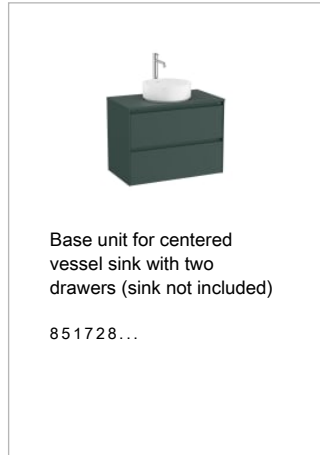

COMPATIBLE WITH

Inspira

Three shapes, multiple combinations, endless possibilities. This vitreous china collection, with 3 design lines - Round, Soft and Square - will bring life to bathroom spaces of any style.