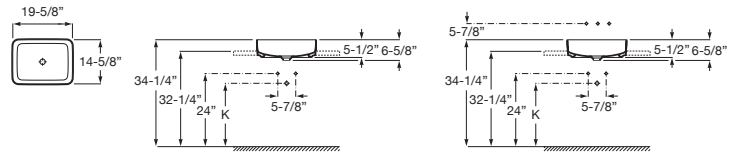

INSPIRA

SQUARE - Vessel FINECERAMIC® sink

DIMENSIONS

Length	500 mm
Width	370 mm
Height	140 mm

COLOURS AND FINISHES

TECHNICAL DRAWINGS

FEATURES

- Bowl position: Central
- Installation type: Bowl / Overcountertop
- Material: FINECERAMIC®
- Shape: Square
- Taphole configuration: No tapholes
- Trap: Not included
- Washbasin capacity (l): 19.5
- Waste: Included
- Weight (kg): 7.7
- Without overflow

COMPATIBLE WITH

Inspira

Three shapes, multiple combinations, endless possibilities. This vitreous china collection, with 3 design lines - Round, Soft and Square - will bring life to bathroom spaces of any style.