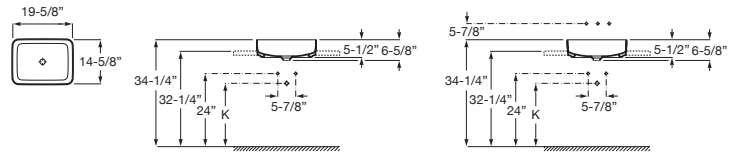

INSPIRA

SQUARE - Vessel FINECERAMIC® sink

DIMENSIONS

Length 500 mm
 Width 370 mm
 Height 140 mm

COLOURS AND FINISHES

TECHNICAL DRAWINGS

FEATURES

- Bowl position: Central
- Installation type: Bowl / Overcountertop
- Material: FINECERAMIC®
- Shape: Square
- Taphole configuration: No tapholes
- Trap: Not included
- Washbasin capacity (l): 19.5
- Waste: Included
- Weight (kg): 7.7
- Without overflow

COMPATIBLE WITH

Base unit for centered vessel sink with two drawers (sink not included)

851730...

Base unit for centered vessel sink with two drawers (sink not included)

851728...

Inspira

Three shapes, multiple combinations, endless possibilities. This vitreous china collection, with 3 design lines - Round, Soft and Square - will bring life to bathroom spaces of any style.