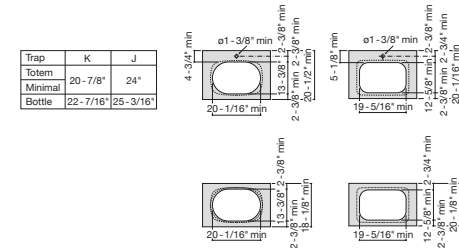

INSPIRA

SOFT - Dron-in FINECERAMIC® sink

DIMENSIONS

Length 550 mm
 Width 370 mm
 Height 75 mm

COLOURS AND FINISHES

TECHNICAL DRAWINGS

Trap	K	J
Totem	20-7/8"	24"
Minimal		
Bottle	22-7/16"	25-3/16"

FEATURES

- Bowl depth (mm): 120
- Bowl length (mm): 550
- Bowl position: Central
- Bowl width (mm): 370
- Fixing kit: Not included
- Installation type: Drop-in / Countertop
- Material: FINECERAMIC®
- Plug and Waste: Included
- Shape: Soft
- Taphole configuration: No tapholes
- Trap: Not included
- Washbasin capacity (l): 13.5
- Waste: Included
- Weight (kg): 9.6
- Without overflow

Inspira

Three shapes, multiple combinations, endless possibilities. This vitreous china collection, with 3 design lines - Round, Soft and Square - will bring life to bathroom spaces of any style.

INSTALLATION AND USER MANUALS