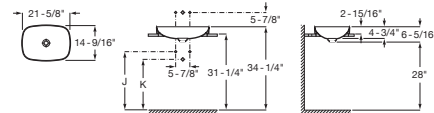

INSPIRA

SOFT - Dron-in FINECERAMIC® sink

DIMENSIONS

Length 550 mm
 Width 370 mm
 Height 75 mm

COLOURS AND FINISHES

TECHNICAL DRAWINGS

Trap	K	J
Totem	20-7/8"	24"
Minimal		
Bottle	22-7/16"	25-3/16"

FEATURES

- Bowl depth (mm): 120
- Bowl length (mm): 550
- Bowl position: Central
- Bowl width (mm): 370
- Fixing kit: Not included
- Installation type: Drop-in / Countertop
- Material: FINECERAMIC®
- Plug and Waste: Included
- Shape: Soft
- Taphole configuration: No tapholes
- Trap: Not included
- Washbasin capacity (l): 13.5
- Waste: Included
- Weight (kg): 9.6
- Without overflow

Inspira

Three shapes, multiple combinations, endless possibilities. This vitreous china collection, with 3 design lines - Round, Soft and Square - will bring life to bathroom spaces of any style.

INSTALLATION AND USER MANUALS