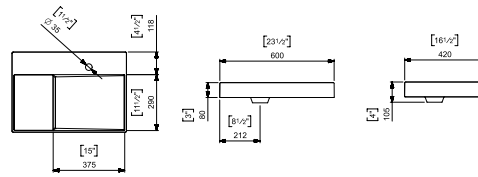

HORIZON

Vitreous china vessel sink

DIMENSIONS

Length 600 mm  
 Width 420 mm  
 Height 80 mm

COLOURS AND FINISHES

TECHNICAL DRAWINGS

FEATURES

- Asymmetric
- Bowl depth (mm): 70
- Bowl position: Right
- Installation type: Bowl / Overcountertop
- Integrated shelf
- Material: Vitreous china
- Shape: Rectangular
- Washbasin capacity (l): 5
- Waste: Included
- Weight (kg): 13
- Without overflow