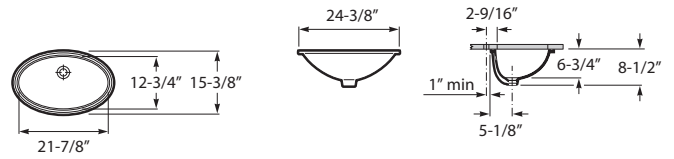

GRAND BERNA

Undermount vitreous china sink

DIMENSIONS

Length	620 mm
Width	390 mm
Height	215 mm

COLOURS AND FINISHES

TECHNICAL DRAWINGS

FEATURES

- Bowl depth (mm): 170
- Bowl length (mm): 555
- Bowl position: Central
- Bowl width (mm): 325
- Fixing kit: Included
- Installation type: Built-in / Undercountertop
- Material: Vitreous china
- Overflow type: Standard
- Shape: Round
- Taphole configuration: No tapholes
- Trap: Not included
- Waste: Not included

Grand Berna

A proposal for those seeking a sense of spaciousness in the bathroom. This collection is a wash-basin with a singular design that imbues the room with style and personality. A new model that surprises with its meticulous design, providing maximum comfort and well-being, which it achieves with its considerable dimensions.