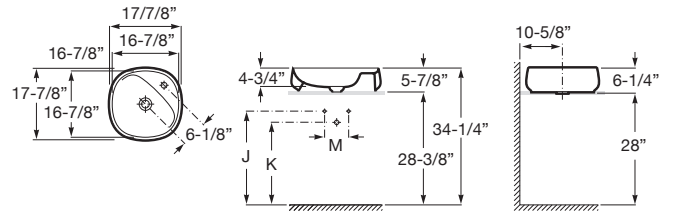

BEYOND

Vessel FINECERAMIC® sink

DIMENSIONS

Length	455 mm
Width	455 mm
Height	160 mm

COLOURS AND FINISHES

00 White

TECHNICAL DRAWINGS

FEATURES

- Bowl depth (mm): 455
- Bowl length (mm): 160
- Bowl position: Central
- Bowl width (mm): 455
- Fixing kit: Not included
- Installation type: Bowl / Overcountertop
- Integrated shelf
- Material: FINECERAMIC®
- Plug and Waste: Included
- Shape: Soft
- Shelf position: Right
- Taphole configuration: 1 Taphole on the right side
- Trap: Not included
- Washbasin capacity (l): 6.8
- Waste: Included
- Weight (kg): 10
- Without overflow