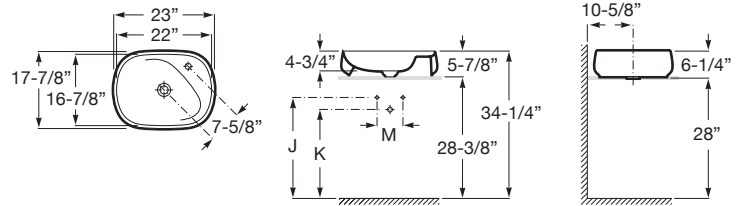

BEYOND

Vessel FINECERAMIC® sink

DIMENSIONS

Length	585 mm
Width	455 mm
Height	160 mm

COLOURS AND FINISHES

00 White

TECHNICAL DRAWINGS

FEATURES

- Bowl depth (mm): 455
- Bowl length (mm): 160
- Bowl position: Central
- Bowl width (mm): 585
- Fixing kit: Not included
- Installation type: Bowl / Overcountertop
- Integrated shelf
- Material: FINECERAMIC®
- Plug and Waste: Included
- Shape: Soft
- Shelf position: Right
- Taphole configuration: 1 Taphole on the right side
- Trap: Not included
- Washbasin capacity (l): 9.5
- Waste: Included
- Weight (kg): 12.5
- Without overflow