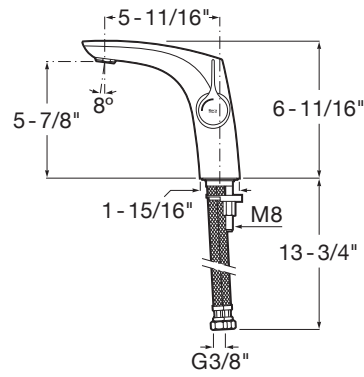

INSIGNIA

Smooth body sink faucet with pop-up waste, Cold Start, 1.2 gpm

TECHNICAL DRAWINGS

FEATURES

- Application place: Basin
- Click-clack waste
- Cold water position in the center
- Faucet type: Single-lever
- Finish: Chrome
- Flexible supply hoses included
- Handle position: Lateral
- Installation type: Deck-mounted
- Type of cartridge: Ceramic
- Waste type: Click-clack waste
- Water and energy saving
- Water flow restrictor

## Insignia

With soft outlines and an extraordinary elegance and personality, its slim side handle makes the difference in a modern single-lever faucet ideal for bathrooms with a clear urban character.