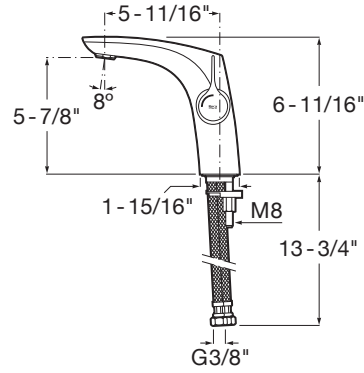

INSIGNIA

Smooth body sink faucet, Cold Start, 1.2 gpm

TECHNICAL DRAWINGS

FEATURES

- Application place: Basin
- Cold water position in the center
- Faucet type: Single-lever
- Flexible supply hoses included
- Handle position: Lateral
- Installation type: Deck-mounted
- Type of cartridge: Ceramic
- Waste type: Waste not included
- Water and energy saving
- Water flow restrictor

SoftTurn®

Insignia

With soft outlines and an extraordinary elegance and personality, its slim side handle makes the difference in a modern single-lever faucet ideal for bathrooms with a clear urban character.