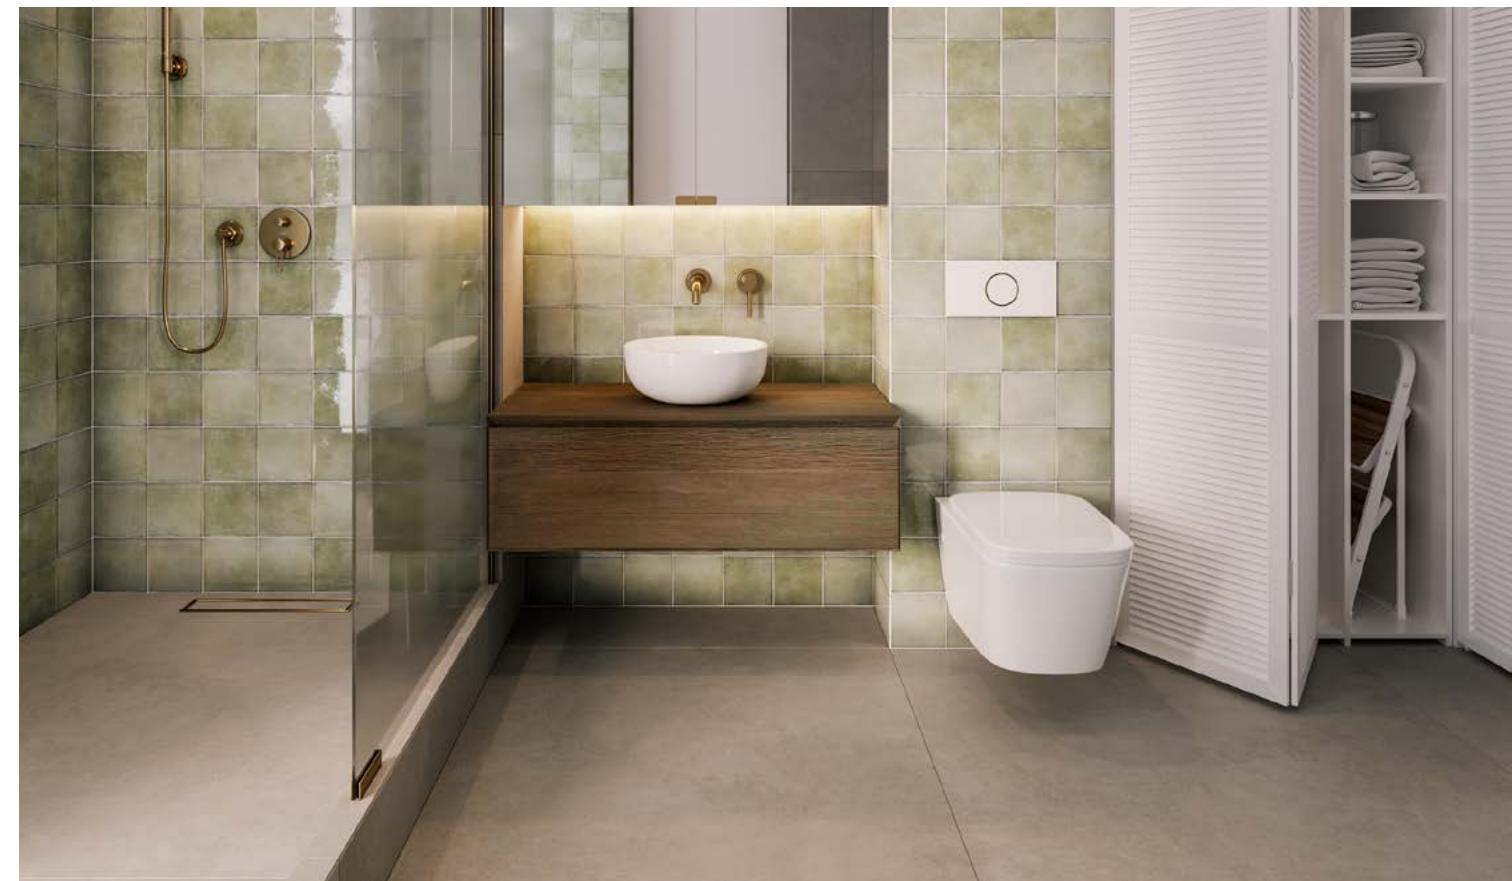

24"x48" R PO
FOK10E8021

Slabs

Matte & Polished Porcelain

48"x48" R 120x120 cm **24"x48" R** 60x120 cm **35"x35" R** 90x90 cm

Koronis

48"x48" R UP
FZO02E8011

48"x48" R PO
FZO01E8011

24"x48" R UP
FZO0254011