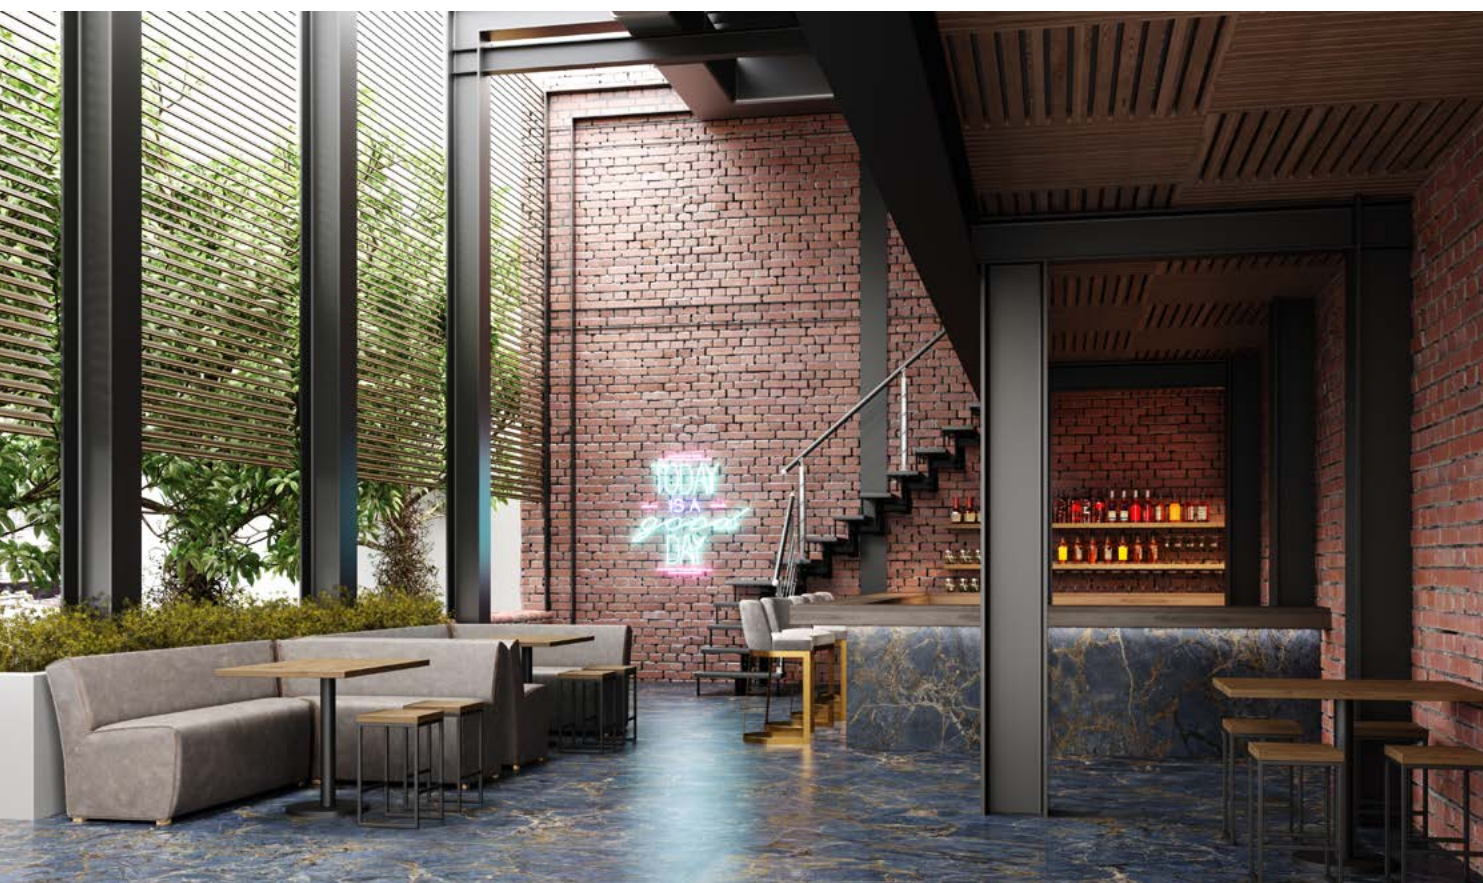

48"x48" R UP
F3701E8151

Sahara Noir

48"x48" R UP
F3902EU161

48"x48" R PO
F3901EU161

24"x48" R UP
F3904E8161

24"x48" R PO
F3903E8161

Slabs

Matte & Polished Porcelain