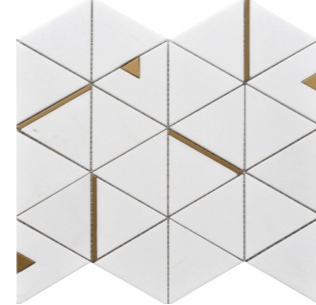

Roca

Rockart

Rockart

Rockart stone mosaics add sophistication along with an element of design to any space. Explore the different colors, shapes and finishes this series has to offer.

Rockart Nero Marquina Hexagon 12"x13" Mosaic

Rockart Terrazo Scales Gray 12"x12" Mosaic

Rockart

Natural Stone & Glass Mosaics

8.5-9
mm

12"x14"
30x35 cm

12"x13"
30x33 cm

12"x12"
30x30 cm

11"x12"
28x30 cm

10"x12"
25x30 cm

10"x11"
25x28 cm

9"x9"
23x23 cm

Gray Granite Penny Round
12"x12" Mosaic
FWMGST2009

Gray Granite Hexagon
12"x12" Mosaic
FWMGST2005

Thassos Triangle
12"x14" Mosaic
USTMTRWM04

Nero Marquina Triangle
12"x14" Mosaic
USTMTRWM05