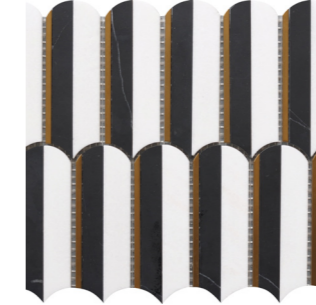

Roca

Rockart

Rockart

Rockart stone mosaics add sophistication along with an element of design to any space. Explore the different colors, shapes and finishes this series has to offer.

Rockart Nero Marquina Hexagon 12"x13" Mosaic

10"x12"
25x30 cm

10"x11"
25x28 cm

9"x9"
23x23 cm

Gray Granite Penny Round
12"x12" Mosaic
FWMGST2009

Gray Granite Hexagon
12"x12" Mosaic
FWMGST2005

Thassos Triangle
12"x14" Mosaic
USTMTRWM04

Nero Marquina Triangle
12"x14" Mosaic
USTMTRWM05

Oval Nero Marquina & Thassos
10"x11" Mosaic
USTMOVWM01

Carrara Penny Round
12"x12" Mosaic
FWMGST1002

Carrara Hexagon
12"x12" Mosaic
FWMGST1001

Thassos Square
9"x9" Mosaic
USTMCHWM06

Nero Marquina Square
9"x9" Mosaic
USTMCHWM07