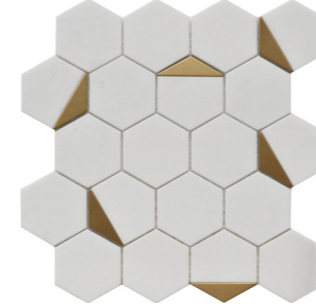

Roca

Rockart

Rockart

Rockart stone mosaics add sophistication along with an element of design to any space. Explore the different colors, shapes and finishes this series has to offer.

Rockart Nero Marquina Hexagon 12"x13" Mosaic

Thassos & Nero Marquina Dot
11"x12" Mosaic
USTHXWM08

Nero Marquina Dots
12"x12" Mosaic
FWMRGLD001

Nero Marquina Metal Geo
12"x14" Mosaic
USTMNMME012

Nero Marquina Metal Arrow
10"x12" Mosaic
USTMNMARE014

Thassos Hexagon
12"x13" Mosaic
USTOCWM09

Nero Marquina Hexagon
12"x13" Mosaic
USTOCWM10

Statuary Dots
12"x12" Mosaic
FWMRGLD002

Carrara White Metal Geo
12"x14" Mosaic
USTMCWME011

Tassos Metal Arrow
10"x12" Mosaic
USTMTAARE013

Our Rockart Collection presents a high degree of shade variance inherent in natural stone products. If consistent color is required, we recommend purchasing 25% more product to achieve the greatest uniformity possible. Should you require a uniform appearance, we suggest looking into porcelain mosaic alternatives.