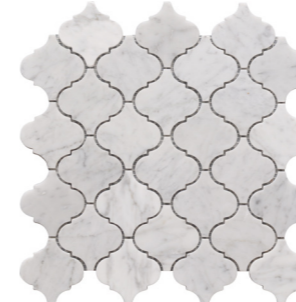

Roca

Rockart

Rockart

Rockart stone mosaics add sophistication along with an element of design to any space. Explore the different colors, shapes and finishes this series has to offer.

Rockart Nero Marquina Hexagon 12"x13" Mosaic

Nero Marquina Hexagon
12"x13" Mosaic
USTOCWM10

Statuary Dots
12"x12" Mosaic
FWMRGLD002

Carrara White Metal Geo
12"x14" Mosaic
USTMCWME011

Tassos Metal Arrow
10"x12" Mosaic
USTMTAARE013

Our Rockart Collection presents a high degree of shade variance inherent in natural stone products. If consistent color is required, we recommend purchasing 25% more product to achieve the greatest uniformity possible. Should you require a uniform appearance, we suggest looking into porcelain mosaic alternatives.

9"x12"
23x30 cm

Large Marble Rhombus
12"x12" Mosaic
USTMRMB006

Small Marble Rhombus
12"x12" Mosaic
USTMRMBS007

Marble Crossed Basket Weave
12"x12" Mosaic
USTMCBW003

Marble B&W Hexagon
9"x12" Mosaic
USTMBWH012

Carrara Marble 2"x2" Hexagon
12"x12" Mosaic
USTMHX022

Carrara Marble 1"x1" Hexagon
12"x12" Mosaic
USTMHX011

Marble Herringbone
12"x12" Mosaic
USTMHER001

Marble W&G Chevron
11"x12" Mosaic
USTMCHEV011

Marble Spike
10"x12" Mosaic
USTMSPKE005