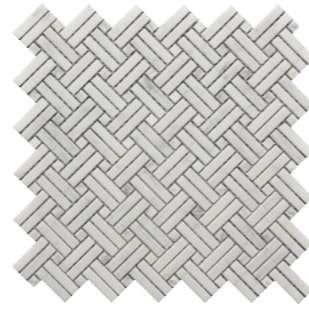

Marble Crossed Basket Weave
12"x12" Mosaic
USTMCBW003