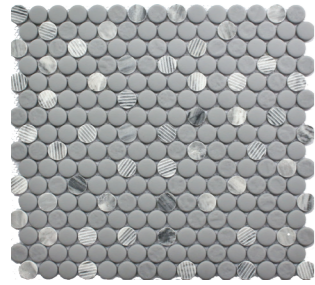

Rockart

Natural Stone & Glass Mosaics

8.5-9
mm

12"x14"
30x35 cm

12"x13"
30x33 cm

12"x12"
30x30 cm

11"x12"
28x30 cm

10"x12"
25x30 cm

10"x11"
25x28 cm

9"x9"
23x23 cm

Gray Granite Penny Round
12"x12" Mosaic
FWMGST2009