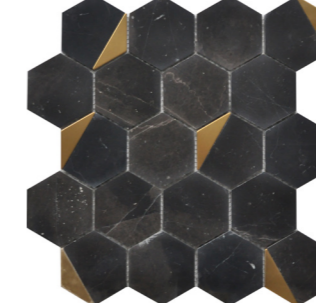

Roca

Rockart

Rockart

Rockart stone mosaics add sophistication along with an element of design to any space. Explore the different colors, shapes and finishes this series has to offer.

Rockart Nero Marquina Hexagon 12"x13" Mosaic

Thassos & Nero Marquina Dot
11"x12" Mosaic
USTHXWM08

Nero Marquina Dots
12"x12" Mosaic
FWMRGLD001

Nero Marquina Metal Geo
12"x14" Mosaic
USTMNMME012

Nero Marquina Metal Arrow
10"x12" Mosaic
USTMNMARE014

Thassos Hexagon
12"x13" Mosaic
USTOCWM09

Nero Marquina Hexagon
12"x13" Mosaic
USTOCWM10

Statuary Dots
12"x12" Mosaic
FWMRGLD002

Carrara White Metal Geo
12"x14" Mosaic
USTMCWME011

Tassos Metal Arrow
10"x12" Mosaic
USTMTAARE013

Our Rockart Collection presents a high degree of shade variance inherent in natural stone products. If consistent color is required, we recommend purchasing 25% more product to achieve the greatest uniformity possible. Should you require a uniform appearance, we suggest looking into porcelain mosaic alternatives.