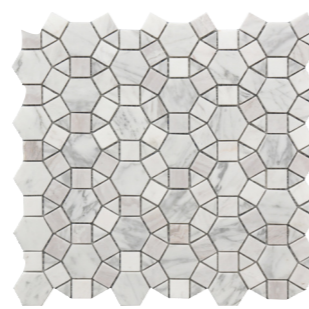

Roca

Rockart

Rockart

Rockart stone mosaics add sophistication along with an element of design to any space. Explore the different colors, shapes and finishes this series has to offer.

Rockart Nero Marquina Hexagon 12"x13" Mosaic

Nero Marquina Hexagon
12"x13" Mosaic
USTOCWM10

Statuary Dots
12"x12" Mosaic
FWMRGLD002

Carrara White Metal Geo
12"x14" Mosaic
USTMCWME011

Tassos Metal Arrow
10"x12" Mosaic
USTMTAARE013

Our Rockart Collection presents a high degree of shade variance inherent in natural stone products. If consistent color is required, we recommend purchasing 25% more product to achieve the greatest uniformity possible. Should you require a uniform appearance, we suggest looking into porcelain mosaic alternatives.

Carrara Marble Lantern
12"x12" Mosaic
USTMLNTO03

Carrara Marble Perry Round
12"x12" Mosaic
USTMPNO11

Carrara Marble 1"x1" Square
12"x12" Mosaic
USTMSQ022

Marble B&W Medallion
12"x12" Mosaic
USTMNETB009

Marble B&W Basket Weave
12"x12" Mosaic
USTMBSW003

Marble Kaleidoscope
12"x12" Mosaic
USTMCREY008

Marble Gray Medallion
12"x12" Mosaic
USTMNETG010

Marble Basket Weave
12"x12" Mosaic
USTMBSWE002

Marble Daisy Flower
10"x12" Mosaic
USTMMFLO004

Our Rockart Collection presents a high degree of shade variance inherent in natural stone products. If consistent color is required, we recommend purchasing 25% more product to achieve the greatest uniformity possible. Should you require a uniform appearance, we suggest looking into porcelain mosaic alternatives.