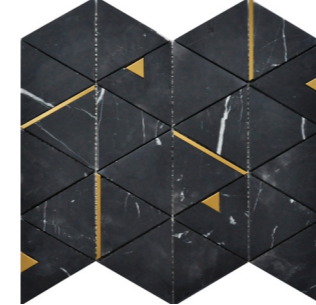

Roca

Rockart

Rockart

Rockart stone mosaics add sophistication along with an element of design to any space. Explore the different colors, shapes and finishes this series has to offer.

Rockart Nero Marquina Hexagon 12"x13" Mosaic

Rockart Terrazo Scales Gray 12"x12" Mosaic

Rockart

Natural Stone & Glass Mosaics

8.5-9
mm

12"x14"
30x35 cm

12"x13"
30x33 cm

12"x12"
30x30 cm

11"x12"
28x30 cm

10"x12"
25x30 cm

10"x11"
25x28 cm

9"x9"
23x23 cm

Gray Granite Penny Round
12"x12" Mosaic
FWMGST2009

Gray Granite Hexagon
12"x12" Mosaic
FWMGST2005

Thassos Triangle
12"x14" Mosaic
USTMTRWM04

Nero Marquina Triangle
12"x14" Mosaic
USTMTRWM05