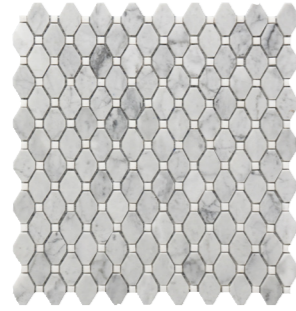

Nero Marquina Hexagon
12"x13" Mosaic
USTOCWM10

Statuary Dots
12"x12" Mosaic
FWMRGLD002

Carrara White Metal Geo
12"x14" Mosaic
USTMCWME011

Tassos Metal Arrow
10"x12" Mosaic
USTMTAARE013

Our Rockart Collection presents a high degree of shade variance inherent in natural stone products. If consistent color is required, we recommend purchasing 25% more product to achieve the greatest uniformity possible. Should you require a uniform appearance, we suggest looking into porcelain mosaic alternatives.

Rockart

Natural Stone & Glass Mosaics

8.5-9
mm

12"x14"
30x35 cm

12"x13"
30x33 cm

12"x12"
30x30 cm

11"x12"
28x30 cm

10"x12"
25x30 cm

9"x12"
23x30 cm

Large Marble Rhombus
12"x12" Mosaic
USTMRMB006

Small Marble Rhombus
12"x12" Mosaic
USTMRMBS007

Marble Crossed Basket Weave
12"x12" Mosaic
USTMCBW003

Marble B&W Hexagon
9"x12" Mosaic
USTMBWH012