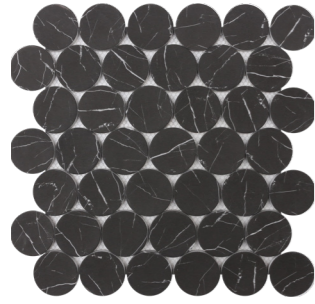

Nero Marquina Dots
12"x12" Mosaic
FWMRGLD001