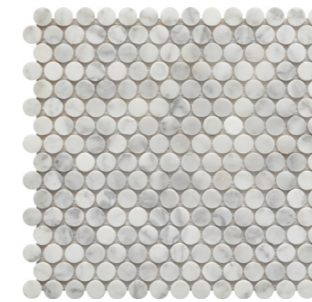

Carrara Marble Perry Round
12"x12" Mosaic
USTMPNO11