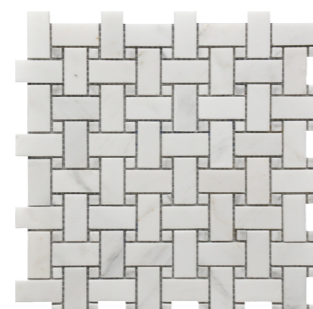

Roca

Rockart

Rockart

Rockart stone mosaics add sophistication along with an element of design to any space. Explore the different colors, shapes and finishes this series has to offer.

Rockart Nero Marquina Hexagon 12"x13" Mosaic

Carrara Marble Lantern
12"x12" Mosaic
USTMLNTO03

Carrara Marble Perry Round
12"x12" Mosaic
USTMPNO11

Carrara Marble 1"x1" Square
12"x12" Mosaic
USTMSQ022

Marble B&W Medallion
12"x12" Mosaic
USTMNETB009

Marble B&W Basket Weave
12"x12" Mosaic
USTMBSW003

Marble Kaleidoscope
12"x12" Mosaic
USTMCREY008

Marble Gray Medallion
12"x12" Mosaic
USTMNETG010

Marble Basket Weave
12"x12" Mosaic
USTMBSWE002

Marble Daisy Flower
10"x12" Mosaic
USTMMFLO004

Our Rockart Collection presents a high degree of shade variance inherent in natural stone products. If consistent color is required, we recommend purchasing 25% more product to achieve the greatest uniformity possible. Should you require a uniform appearance, we suggest looking into porcelain mosaic alternatives.