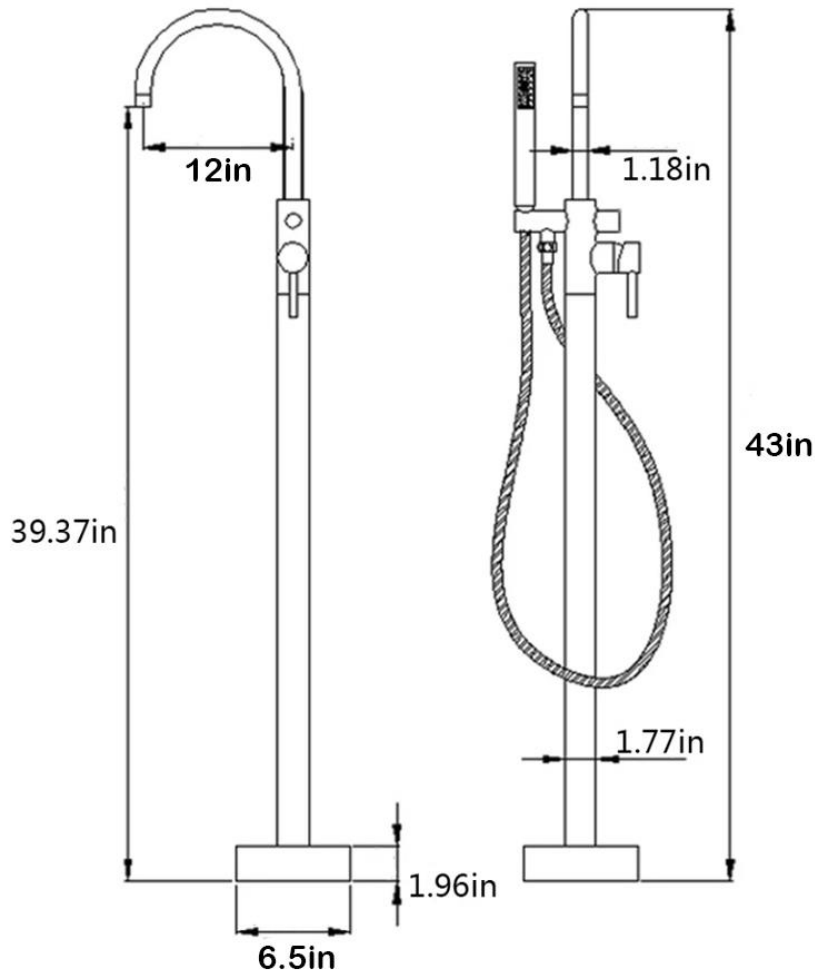

bathonomy

SPEC SHEET

Codes/Standards

RIC.TFA.MTO.43.00.BR.MBL

Metro Tub Faucet - Free Standing - 43"

Features

- Ceramic cartridge 1 3/8 inch.
- Flow rate: 1.75 gpm @ 80 psi / 6.5 Lmin @ 550 kPa.
- Hand shower hose 5 Ft length.
- Minimum dynamic pressure: 0.5 Bar (7 1/4 Psi).
- Maximum operational pressure: 10 Bar (145 Psi).
- Recommended operational pressure: 3-5 Bar.

Material

- Premium material construction with metal handle ensures reliability and durability.
- BATHONOMY finishes resist corrosion and tarnishing.
- Brass.

Dimensions

- W: 6.5" * H: 43" * D: 12"

Weight

- 11.0 Lb.

bathonomy

SPEC SHEET

Drawing

Metro Tub Faucet - Free
Standing - 43"

Codes / Standards compliance: Uniform Plumbing Code (UPC)
National Plumbing Code of Canada
ASME A112.18.1-2018 / CSA B125.1-18 / ASSE 1016
IAPMO file number: 8659 (for more info visit: <http://pld.iapmo.org/default.aspx>)
SKU for iapmo search LTA1010

Technical Information

All product dimensions are nominal.

Shower head included: No

Shower arm: No

Notes

Install the product according to the installation guide.

2700 SW 3rd Ave Suite 1B, Miami, FL 33129

Tbboutique reserves the right to make revisions without notice to product specifications. For the most current Specification Sheet, go to ww.tbboutique.com. 20-11-2021 10:53 - US/CO