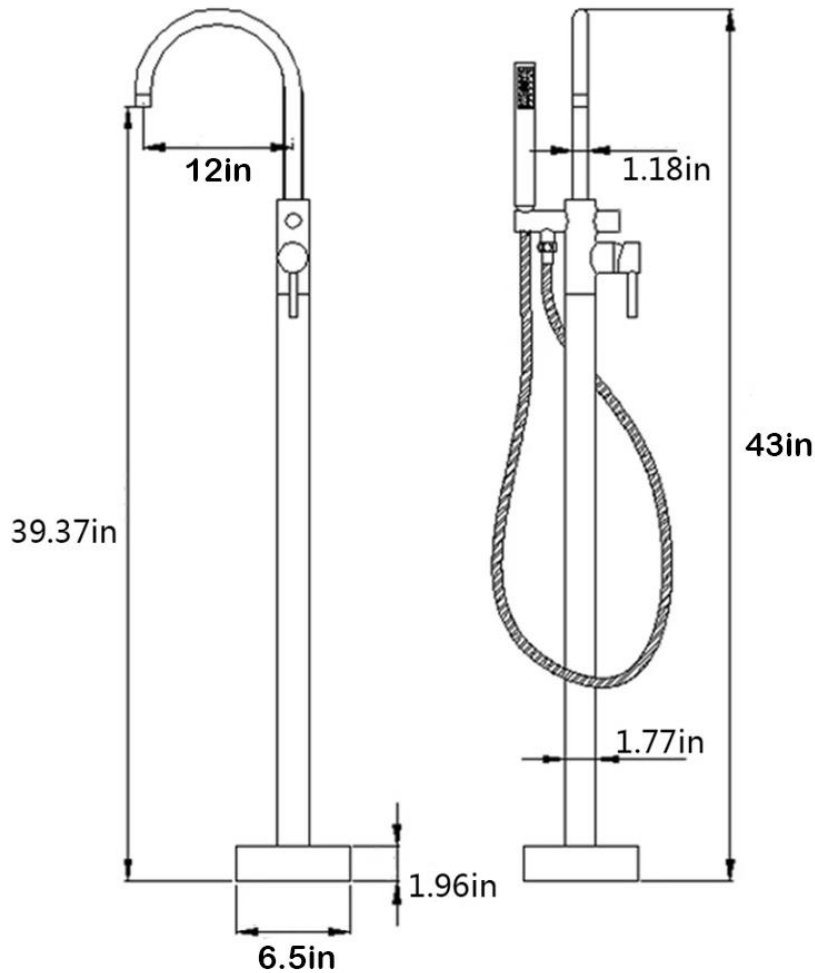

bathonomy

SPEC SHEET

Drawing

Metro Tub Faucet - Free Standing - 43"

Codes / Standards compliance: Uniform Plumbing Code (UPC)
National Plumbing Code of Canada
ASME A112.18.1-2018 / CSA B125.1-18 / ASSE 1016
IAPMO file number: 8659 (for more info visit: <http://pld.iapmo.org/default.aspx>)
SKU for iapmo search LTA1010

Technical Information

All product dimensions are nominal.

Shower head included: No

Shower arm: No

Notes

Install the product according to the installation guide.

2700 SW 3rd Ave Suite 1B, Miami, FL 33129

Tbboutique reserves the right to make revisions without notice to product specifications. For the most current Specification Sheet, go to ww.tbboutique.com. 20-11-2021 10:53 - US/CO