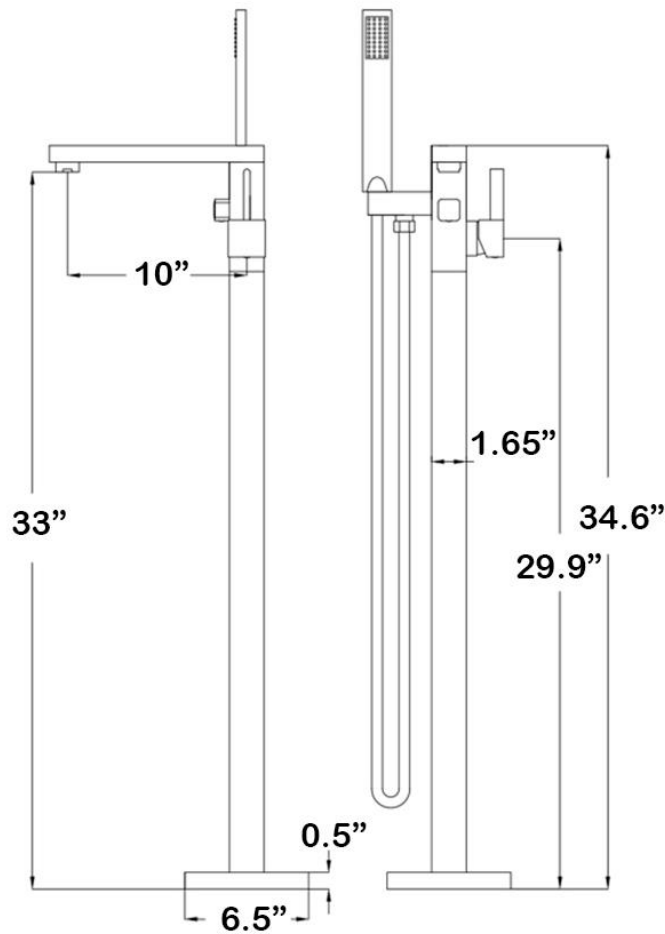

bathonomy

SPEC SHEET

Codes/Standards

RIC.TFA.DEV.35.00.BR.BNI

Devon Tub Faucet - Free Standing - 35"

Features

- Ceramic cartridge 1 3/8 inch.
- Flow rate: 1.75 gpm @ 80 psi / 6.5 Lmin @ 550 kPa.
- Hand shower hose 5 Ft length.
- Minimum dynamic pressure: 0.5 Bar (7 1/4 Psi).
- Maximum operational pressure: 10 Bar (145 Psi).
- Recommended operational pressure: 3-5 Bar.

Material

- Premium material construction with metal handle ensures reliability and durability.
- BATHONOMY finishes resist corrosion and tarnishing.
- Brass.

Dimensions

- W: 6.5" * H: 35" * D: 10"

Weight

- 11.0 Lb.

bathonomy

SPEC SHEET

Drawing

Devon Tub Faucet - Free
Standing - 35"

Codes / Standards compliance: Uniform Plumbing Code (UPC)
National Plumbing Code of Canada
ASME A112.18.1-2018 / CSA B125.1-18 / ASSE 1016
IAPMO file number: 8659 (for more info visit: <http://pld.iapmo.org/default.aspx>)

Technical Information

All product dimensions are nominal.

Shower head included: No

Shower arm: No

Notes

Install the product according to the installation guide.

2700 SW 3rd Ave Suite 1B, Miami, FL 33129

Tbboutique reserves the right to make revisions without notice to product specifications. For the most current Specification Sheet, go to ww.tbboutique.com. 20-11-2021 10:53 - US/CO