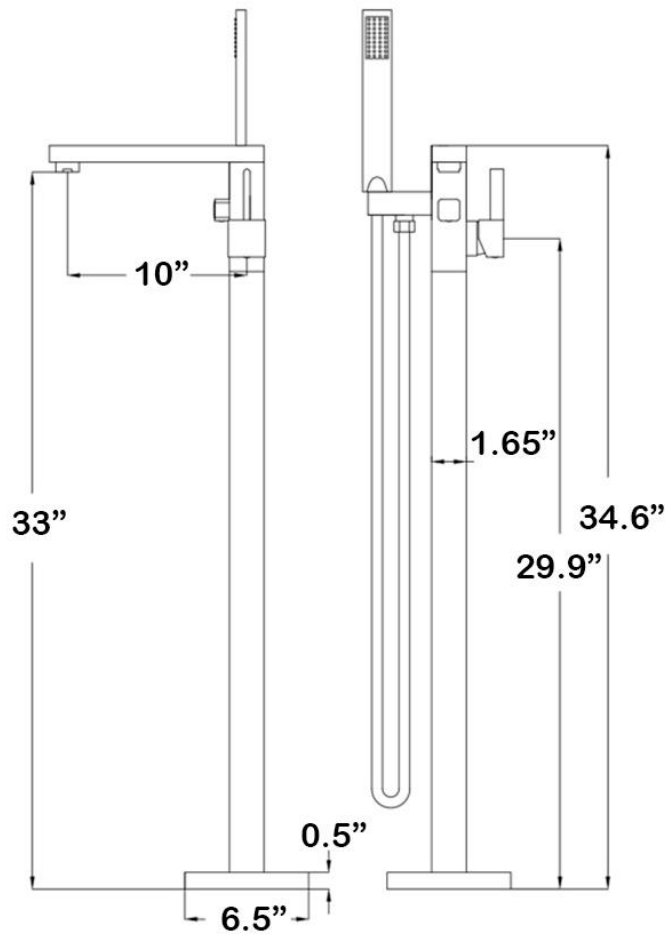

bathonomy

SPEC SHEET

Codes/Standards

RIC.TFA.DEV.35.00.BR.PCH

Devon Tub Faucet - Free Standing - 35"

Features

- Ceramic cartridge 1 3/8 inch.
- Flow rate: 1.75 gpm @ 80 psi / 6.5 Lmin @ 550 kPa.
- Hand shower hose 5 Ft length.
- Minimum dynamic pressure: 0.5 Bar (7 1/4 Psi).
- Maximum operational pressure: 10 Bar (145 Psi).
- Recommended operational pressure: 3-5 Bar.

Material

- Premium material construction with metal handle ensures reliability and durability.
- BATHONOMY finishes resist corrosion and tarnishing.
- Brass.

Dimensions

- W: 6.5" * H: 35" * D: 10"

Weight

- 11.0 Lb.

bathonomy

SPEC SHEET

Drawing

Devon Tub Faucet - Free
Standing - 35"

Codes / Standards compliance: Uniform Plumbing Code (UPC)
National Plumbing Code of Canada
ASME A112.18.1-2018 / CSA B125.1-18 / ASSE 1016
IAPMO file number: 8659 (for more info visit: <http://pld.iapmo.org/default.aspx>)
SKU for iapmo search LTA1010

Technical Information

All product dimensions are nominal.

Shower head included: No

Shower arm: No

Notes

Install the product according to the installation guide.

2700 SW 3rd Ave Suite 1B, Miami, FL 33129

Tbboutique reserves the right to make revisions without notice to product specifications. For the most current Specification Sheet, go to ww.tbboutique.com. 20-11-2021 10:53 - US/CO