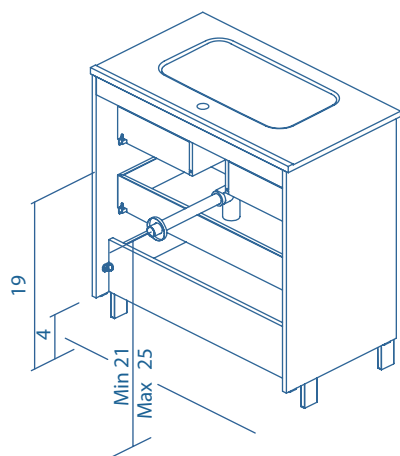

SIPHON PLACEMENT