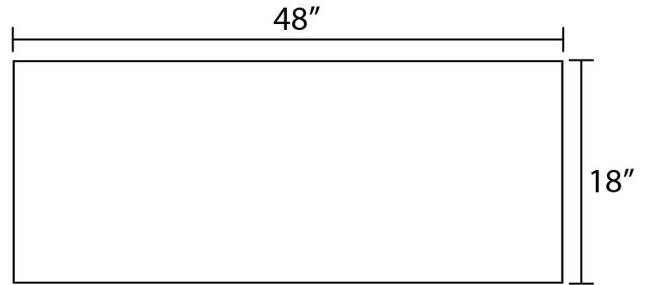

# TOPS

Tops

Thickness 1

---

- 24
- 32
- 40
- 48
- 56
- 64
- 72
- 80
- 88
- 100

---

Mineral Cover top  
Depth 18

SKY MINERAL COVER