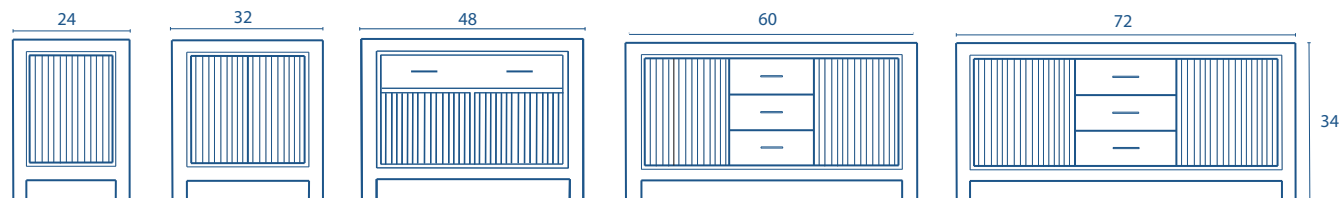

NEW VERSALLES

UNITS

Depth 18