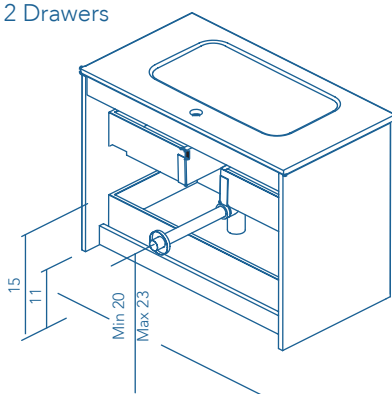

BARI

UNITS

Depth 18

TECHNICAL INFORMATION

STRUCTURE:	Matt lacquered 5/8 in. board.
FRONT:	Matt lacquered 3/4 in. MDF.
DRAWER:	Wood finish with high quality hidden full extraction runners with soft close system.
WALL HANGING BRACKET:	Hidden hanging brackets with direct assembling system, great resistance and depth regulation.
PIPE DEPTH:	Space behind drawer is 3 in.

SIPHON PLACEMENT

2 Drawers

FINISHES

Finishes may vary

SKY

WASHBASIN

Sky sink Thickness 1in

24	1 Bowl
32	1 Bowl
40	1 Bowl
48	1 Bowl
48	2 Bowls
56	1 Bowl
56	2 Bowls
60	2 Bowls
64	2 Bowls
72	2 Bowls
76	2 Bowls
80	2 Bowls
88	2 Bowls

Mineral cover sink
Sink depth: 5 in

MATT WHITE