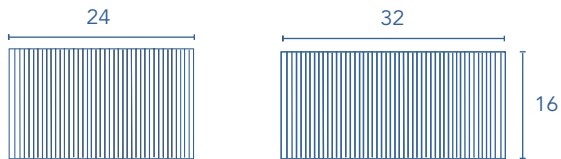

BARI

UNITS

Depth 18

TECHNICAL INFORMATION

STRUCTURE:	Matt lacquered 5/8 in. board.
FRONT:	Matt lacquered 3/4 in. MDF.
DRAWER:	Wood finish with high quality hidden full extraction runners with soft close system.
WALL HANGING BRACKET:	Hidden hanging brackets with direct assembling system, great resistance and depth regulation.
PIPE DEPTH:	Space behind drawer is 3 in.