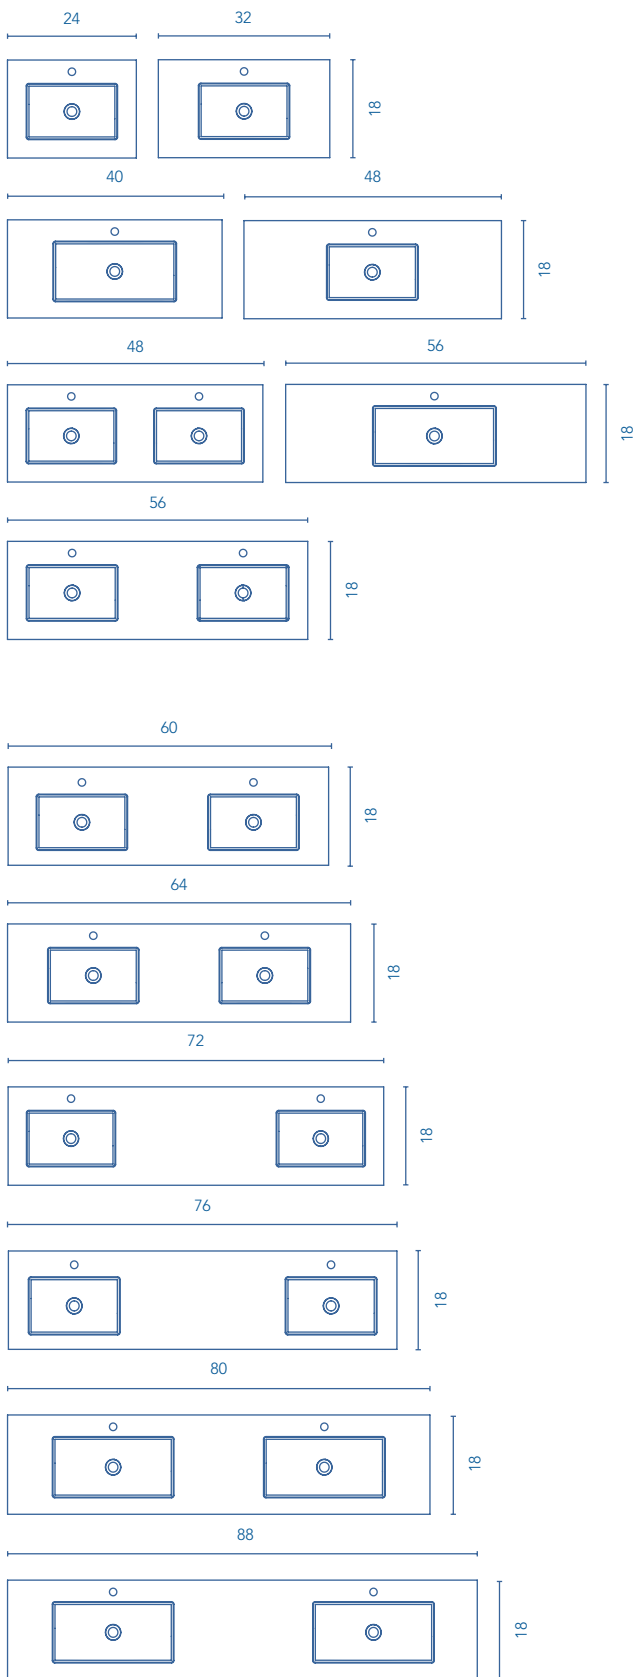

BARI

UNITS

Depth 18

TECHNICAL INFORMATION

STRUCTURE:	Matt lacquered 5/8 in. board.
FRONT:	Matt lacquered 3/4 in. MDF.
DRAWER:	Wood finish with high quality hidden full extraction runners with soft close system.
WALL HANGING BRACKET:	Hidden hanging brackets with direct assembling system, great resistance and depth regulation.
PIPE DEPTH:	Space behind drawer is 3 in.

SIPHON PLACEMENT

2 Drawers

FINISHES

Finishes may vary

SKY

WASHBASIN

Sky sink Thickness 1in

24	1 Bowl
32	1 Bowl
40	1 Bowl
48	1 Bowl
48	2 Bowls
56	1 Bowl
56	2 Bowls
60	2 Bowls
64	2 Bowls
72	2 Bowls
76	2 Bowls
80	2 Bowls
88	2 Bowls

Mineral cover sink
Sink depth: 5 in

MATT WHITE