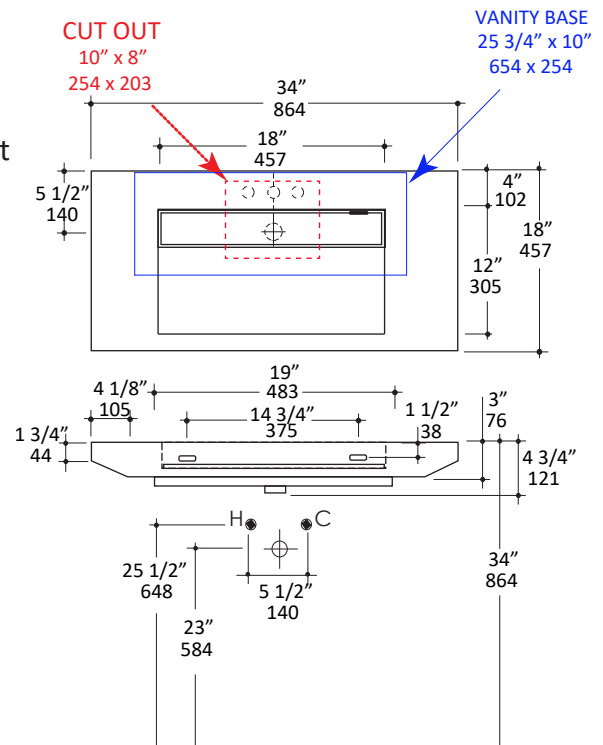

Specifications:

Installation:	Wall-mount or vanity-top
Exterior Dimensions:	34" w x 18" d x 4 3/4" h
Material:	Solid surface
Weight:	48 lbs
Overflow:	Yes
Finishes:	M - Matte white G - Gloss white
Faucet Holes:	00 - no holes 01 - one centered hole 02 - two holes - center and right, 4" spread 03 - three holes, 8" spread
Cutout Size:	10" x 8" (template available upon request)
Vanity Base Size:	25 3/4" x 10" (template available upon request)
Faucet Hole Size:	Ø 1 3/8"
Drain Hole Size:	Ø 1 3/4"

Codes + Standards:

- Meets and exceeds applicable national codes and standards

Recommended Items:

- Furniture
 - LIB-W-34 - Wall-mounted under-counter vanity with polished chrome pull on flip-open door and LED light in open cubby
 - LIB-M-19 - Wall-mount mirror with LED lights
- drain with overflow
 - 7100-18OF - American drain

LACAVA reserves the right to revise any dimension or information on this sheet without notice. Dimensions are nominal and may vary within an industry accepted tolerance of 1/4".
 Drawings provided herein are meant to give the user an idea of the product and are not made to scale.
 Revised: 12/13/2023