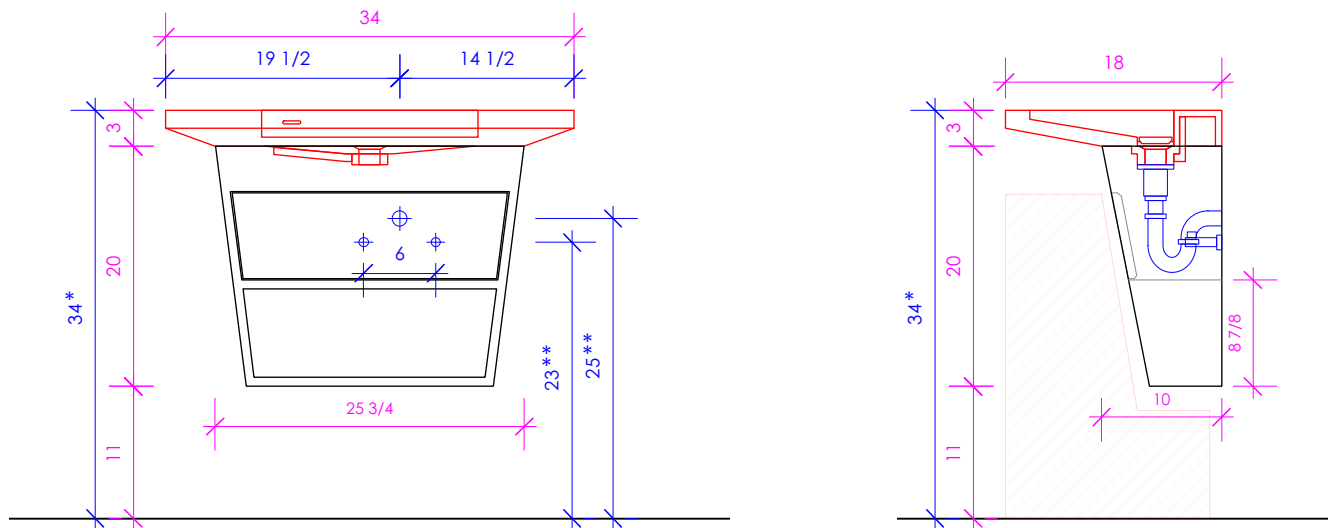

LACAVA

LIBERA

LIB-W-34

* Recommended installation height
** Recommended plumbing location

FEATURES:

- WALL MOUNT VANITY
- CAN BE ADA COMPLIANT WHEN INSTALLED CORRECTLY
- ONE FLIP DOWN DOOR
- DECORATIVE HARDWARE **K503** INCLUDED BUT NOT INSTALLED - CAN BE INSTALLED UPON REQUEST
- ONE CUBBY WITH LED
- USED WITH **5301/5301S** SINK (SOLD SEPARATELY)
- MOUNTING: FULL WOOD BACKING
  (SEE FURNITURE MANUAL)
- PROUDLY HANDMADE IN THE USA
- MANUFACTURED WITH LOW VOC FINISHES AND WOOD FROM RENEWABLE FORESTS

FINISHES:

WOOD:

STANDARD:

02 - NATURAL CHERRY
07 - NATURAL WALNUT
24 - CLASSIC WALNUT
20 - ASH GRAY
06 - WENGE
33 - AFRICAN MAHOGANY

PREMIUM:

22 - GRAY ZEBRA
31 - WHITE OAK
27 - RUSTIC
47 - SMOKY WALNUT

LUXURY:

37 - WEATHERED OAK
52 - SILVER OAK
50 - HORIZON BLUE

46 - DRIFTWOOD
NEWTERRA ONLY

08 - MATTE WHITE
35 - MATTE ARDESIA
54 - MATTE TAUPE
16 - MATTE BLACK

85 - GLOSS WHITE
88 - GLOSS ARDESIA
84 - GLOSS TAUPE
86 - GLOSS BLACK

08T1 - WHITE W/ TEXTURE
35T1 - ARDESIA W/ TEXTURE
54T1 - TAUPE W/ TEXTURE
16T1 - BLACK W/ TEXTURE

COUNTERTOP:

STONE:

WH - BIANCO
LN - LINAC
SL - ATHENS

QUARTZ:

PR - PURO
AH - ASH

SOLID SURFACE:

M - SATIN WHITE
G - POLISHED WHITE
R - MARMO
V - LAVA
D - OBSIDIAN

CONCRETE:

SND - SAND
SLT - SLATE
TER - TERRACOTTA
CHL - CHARCOAL

METALS:

METAL:

21 - BRUSHED STAINLESS STEEL
10 - POLISHED STAINLESS STEEL
44 - MATTE BLACK
MW - MATTE WHITE
BPW - BRASS POWDER COAT

LACAVA reserves the right to revise any dimension or information on this sheet without notice. Dimensions are nominal and may vary within an industry accepted tolerance of 1/4". Cabinets with 'vanity top' sinks are made to the matching sink and dimensions may vary. LACAVA is not responsible for any cutouts, countertops, or furniture made without the actual product or template. Differences in color, grain, appearance, and texture are inherent in all natural woodwork and should be expected. Variances in these qualities are not deemed manufacturing defects and will not be accepted as valid reasons for return or exchanges. Plumbing specifications are only a guideline and may need alteration based on application.

6630 WEST WRIGHTWOOD
CHICAGO, IL 60707

PH: 773-637-9600
FAX: 773-637-9601

LACAVA.COM
INFO@LACAVA.COM