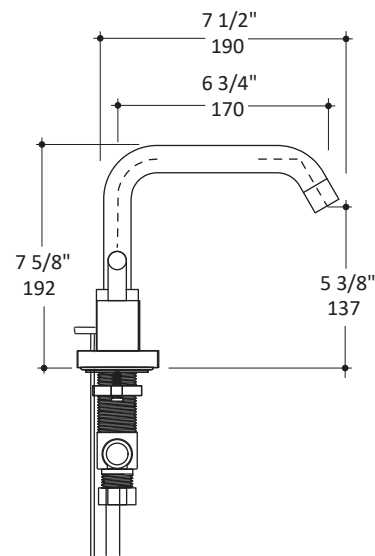

Specifications:

Installation:	deck mount 3-hole, two lever handles
Exterior Dimensions:	H: 7 5/8" SPOUT: 6 3/4"
Material:	solid brass construction
Water use:	1.2 GPM
Pop-up:	yes
Finishes:	CR - polished chrome PN - polished nickel NI - brushed nickel BG - brushed gold 44 - matte black

Cutout Size:	Ø 1 3/8"
Accessories included:	24" flexible hot/cold water supply lines, pop-up drain

Features:

- Deck-mount three hole faucet with two lever handles
- Brass construction with single ceramic disc cartridge
- Complements the Cigno Collection

LACAVA reserves the right to revise any dimension or information on this sheet without notice. Dimensions are nominal and may vary within an industry accepted tolerance of 1/4". Drawings provided herein are meant to give the user an idea of the product and are not made to scale. Location of plumbing is meant for reference, your specific application may vary.