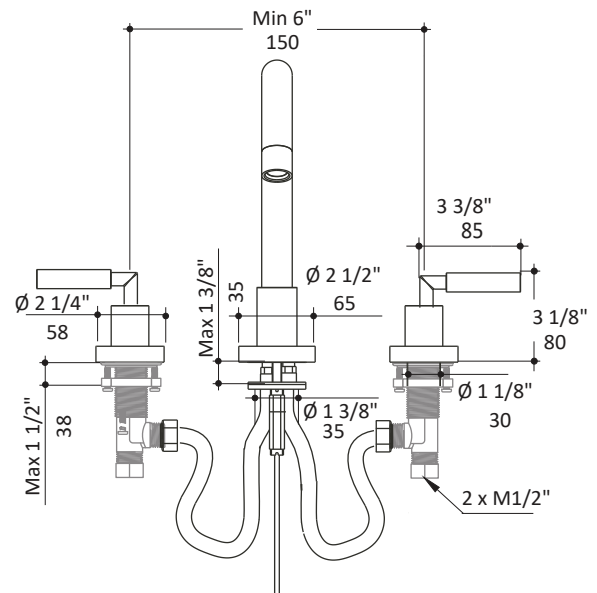

Specifications:

Installation:	deck mount 3-hole, two lever handles
Exterior Dimensions:	H: 7 5/8" SPOUT: 6 3/4"
Material:	solid brass construction
Water use:	1.2 GPM
Pop-up:	yes
Finishes:	CR - polished chrome PN - polished nickel NI - brushed nickel BG - brushed gold 44 - matte black

Cutout Size:	Ø 1 3/8"
Accessories included:	24" flexible hot/cold water supply lines, pop-up drain

Features:

- Deck-mount three hole faucet with two lever handles
- Brass construction with single ceramic disc cartridge
- Complements the Cigno Collection

Recommended Items:

- Replacement parts:
 - R025-26 - Replacement ceramic disc cartridge pair
 - 1582-AERATOR - Replacement aerator cartridge
- European drain with overflow
 - 7100-12 Oversized European pop-up drain assembly

LACAVA reserves the right to revise any dimension or information on this sheet without notice. Dimensions are nominal and may vary within an industry accepted tolerance of 1/4". Drawings provided herein are meant to give the user an idea of the product and are not made to scale. Location of plumbing is meant for reference, your specific application may vary.