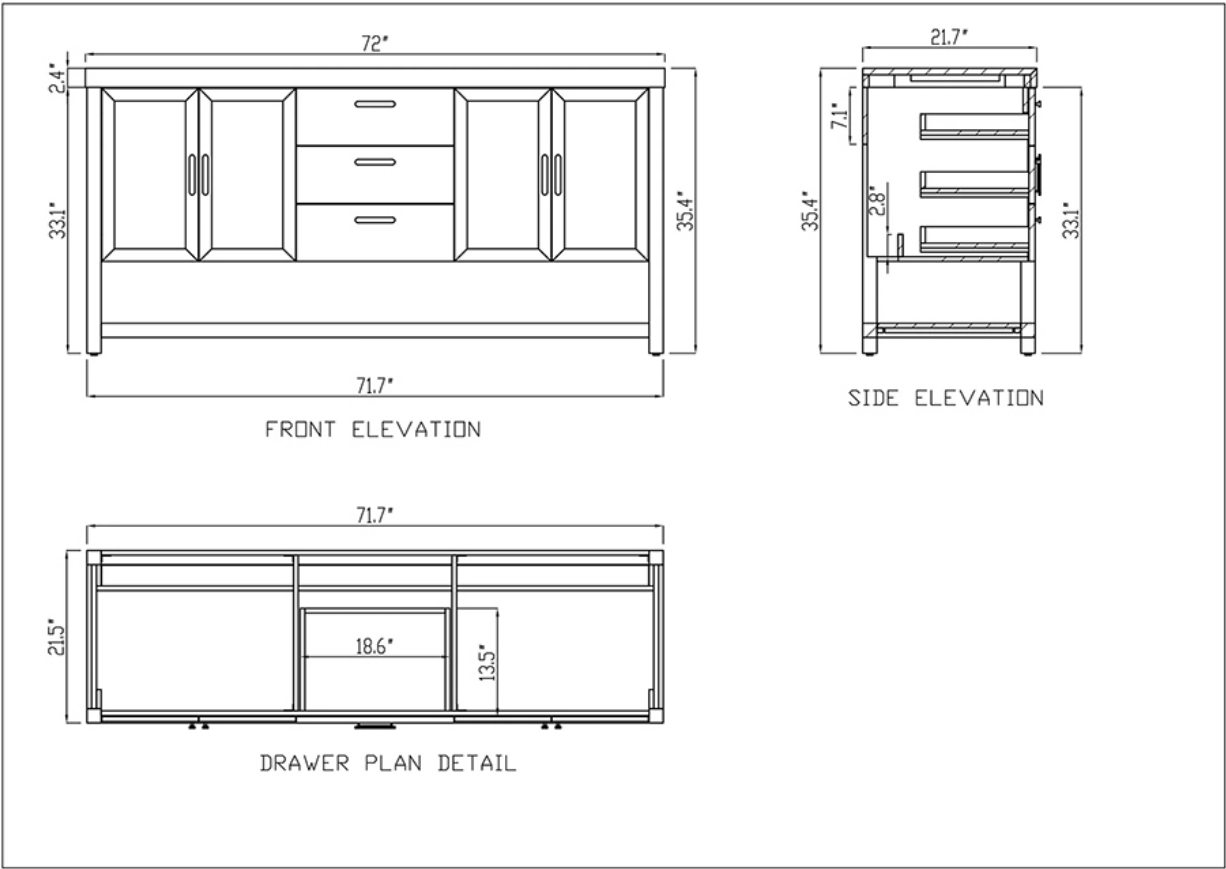

SPEC SHEET

Drawing

Winchester 3 Drawers and 4 Doors Bathroom Vanity with Quartz Countertop - Floor Mount - 72"

Codes / Standards compliance: Uniform Plumbing Code (UPC) National Plumbing Code of Canada

ASME A112.18.1-2018 / CSA B125.1-18 / ASSE 1016

IAPMO file number: 8659 (for more info visit: <http://pld.iapmo.org/default.aspx>)

Technical Information

All product dimensions are nominal.

Shower head included: No

Shower arm: No

Notes

Install the product according to the installation guide.

2700 SW 3rd Ave Suite 1B, Miami, FL 33129

Tbboutique reserves the right to make revisions without notice to product specifications. For the most current Specification Sheet, go to ww.tbboutique.com. 20-11-2021 10:53 - US/CO