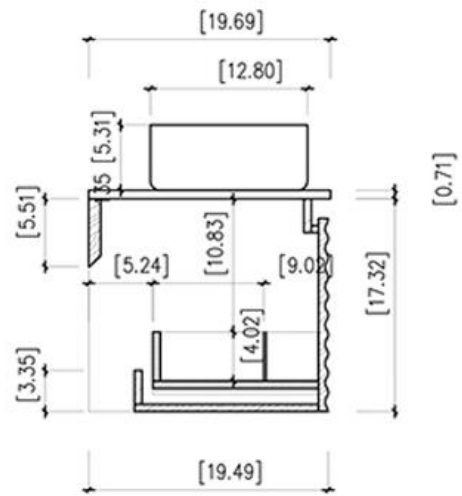

SPEC SHEET

Codes/Standards

KRE.VAN.OCA.36.00.WO.MAP

Ocala 1 Drawer Bathroom Vanity with Quartz Countertop - Wall Mount - 36"

Features

- Cabinet comes Fully Assembled.
- Adjustable Soft Closing Hardware.
- Countertop Pre-drilled for a Single-Hole Faucet.
- Style: Contemporary.
- Top Material: Bulgaria Gray Quartz (Color is between gray and black. It's natural texture, so the actual countertop delivered may a little differ from the picture shown.)
- Number of Basins Included: 1
- Sink Installation Type: Vessel
- Top: 36"W x 19.69"D x 0.71"H
- Sink: 17.91"W x 12.80"D x 5.31"H

Material

- Premium material construction with metal handle ensures reliability and durability.
- KARTON REPUBLIC finishes resist corrosion and tarnishing.
- Wood.

Dimensions

- W: 35.83" * H: 17.32" * D: 19.49"

Weight

- 66.1 Lb.

Description

Featuring original Maple Wood pattern and Bulgaria Gray Quartz countertop with a vessel sink, 36" Ocala boasts an elegantly designed folded vanity surface. Its wide drawer means users have ample storage space - the details are everything! This combination of a solid Maple wood base and the stone countertop brings us the best feeling of luxury and enjoyment.

Technical Information

All product dimensions are nominal.

Shower head included: No
Shower arm: No

Notes

Install the product according to the installation guide.

2700 SW 3rd Ave Suite 1B, Miami, FL 33129

Tbboutique reserves the right to make revisions without notice to product specifications. For the most current Specification Sheet, go to ww.tbboutique.com. 20-11-2021 10:53 - US/CO