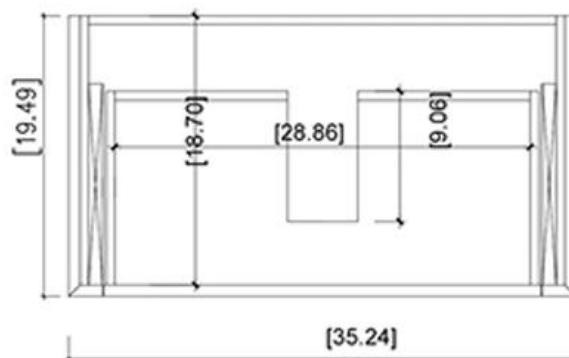

Tbboutique reserves the right to make revisions without notice to product specifications. For the most current Specification Sheet, go to www.tbboutique.com. 20-11-2021 10:53 - US/CO

SPEC SHEET

Drawing

Ocala 1 Drawer Bathroom Vanity with Quartz Countertop - Wall Mount - 36"

Technical Information

All product dimensions are nominal.

Shower head included: No
Shower arm: No

Notes

Install the product according to the installation guide.

2700 SW 3rd Ave Suite 1B, Miami, FL 33129

Tbboutique reserves the right to make revisions without notice to product specifications. For the most current Specification Sheet, go to ww.tbboutique.com. 20-11-2021 10:53 - US/CO