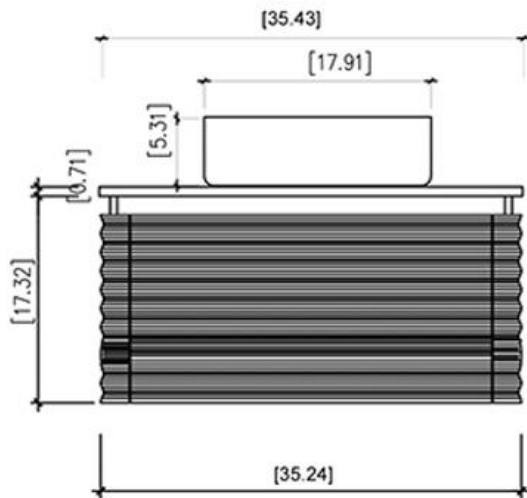

SPEC SHEET

Codes/Standards

KRE.VAN.OCA.36.00.WO.MAP

Ocala 1 Drawer Bathroom Vanity with Quartz Countertop - Wall Mount - 36"

Features

- Cabinet comes Fully Assembled.
- Adjustable Soft Closing Hardware.
- Countertop Pre-drilled for a Single-Hole Faucet.
- Style: Contemporary.
- Top Material: Bulgaria Gray Quartz (Color is between gray and black. It's natural texture, so the actual countertop delivered may a little differ from the picture shown.)
- Number of Basins Included: 1
- Sink Installation Type: Vessel
- Top: 36"W x 19.69"D x 0.71"H
- Sink: 17.91"W x 12.80"D x 5.31"H

Material

- Premium material construction with metal handle ensures reliability and durability.
- KARTON REPUBLIC finishes resist corrosion and tarnishing.
- Wood.

Dimensions

- W: 35.83" * H: 17.32" * D: 19.49"

Weight

- 66.1 Lb.

Description

Featuring original Maple Wood pattern and Bulgaria Gray Quartz countertop with a vessel sink, 36" Ocala boasts an elegantly designed folded vanity surface. Its wide drawer means users have ample storage space - the details are everything! This combination of a solid Maple wood base and the stone countertop brings us the best feeling of luxury and enjoyment.

Tbboutique reserves the right to make revisions without notice to product specifications. For the most current Specification Sheet, go to www.tbboutique.com. 20-11-2021 10:53 - US/CO

SPEC SHEET

Drawing

Ocala 1 Drawer Bathroom Vanity with Quartz Countertop - Wall Mount - 36"