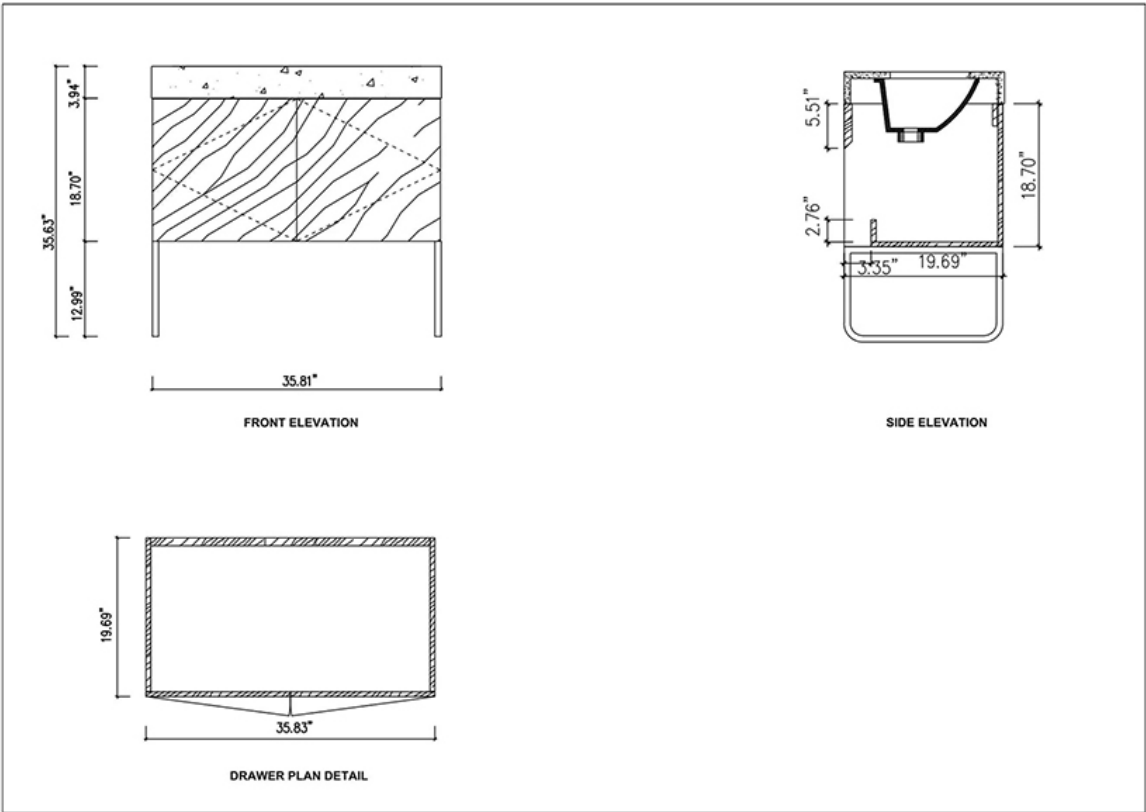

SPEC SHEET

Drawing

Veemon 2 Doors Bathroom Vanity with Quartz Sink - Floor Mount - 36"

Codes / Standards compliance: Uniform Plumbing Code (UPC) National Plumbing Code of Canada

ASME A112.18.1-2018 / CSA B125.1-18 / ASSE 1016

IAPMO file number: 8659 (for more info visit: <http://pld.iapmo.org/default.aspx>)

Technical Information

All product dimensions are nominal.

Shower head included: No

Shower arm: No

Notes

Install the product according to the installation guide.

2700 SW 3rd Ave Suite 1B, Miami, FL 33129

Tbboutique reserves the right to make revisions without notice to product specifications. For the most current Specification Sheet, go to ww.tbboutique.com. 20-11-2021 10:53 - US/CO