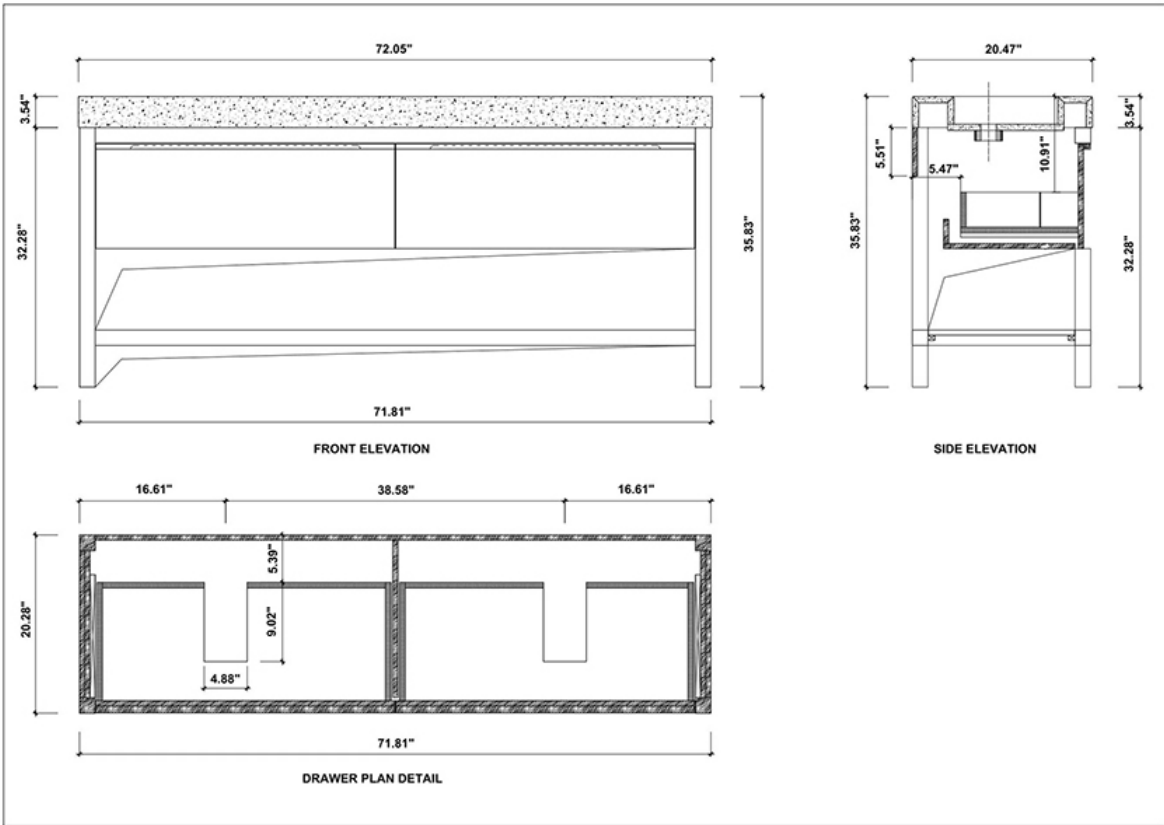

SPEC SHEET

Drawing

Bibury 2 Drawers Bathroom Vanity with Quartz Sink - Floor Mount - 72"

Codes / Standards compliance: Uniform Plumbing Code (UPC) National Plumbing Code of Canada

ASME A112.18.1-2018 / CSA B125.1-18 / ASSE 1016

IAPMO file number: 8659 (for more info visit: <http://pld.iapmo.org/default.aspx>)

Technical Information

All product dimensions are nominal.

Shower head included: No

Shower arm: No

Notes

Install the product according to the installation guide.

2700 SW 3rd Ave Suite 1B, Miami, FL 33129

Tbboutique reserves the right to make revisions without notice to product specifications. For the most current Specification Sheet, go to ww.tbboutique.com. 20-11-2021 10:53 - US/CO