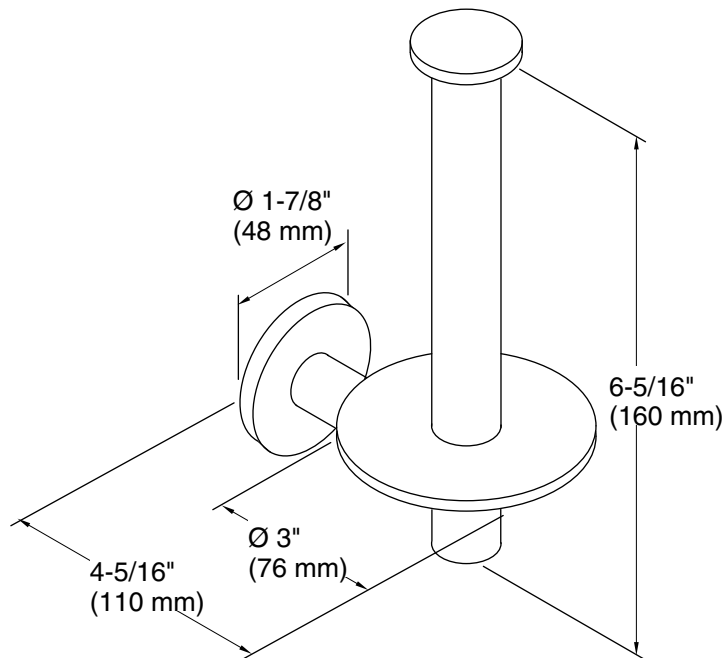

Features

- Vertical holder makes changing toilet paper quick and simple
- Coordinates with other products in the Purist collection

Material

- Solid-brass construction for durability and reliability
- KOHLER® finishes resist corrosion and tarnishing

Technical Information

All product dimensions are nominal.

Material: Metal

Notes

Install this product according to the installation guide.