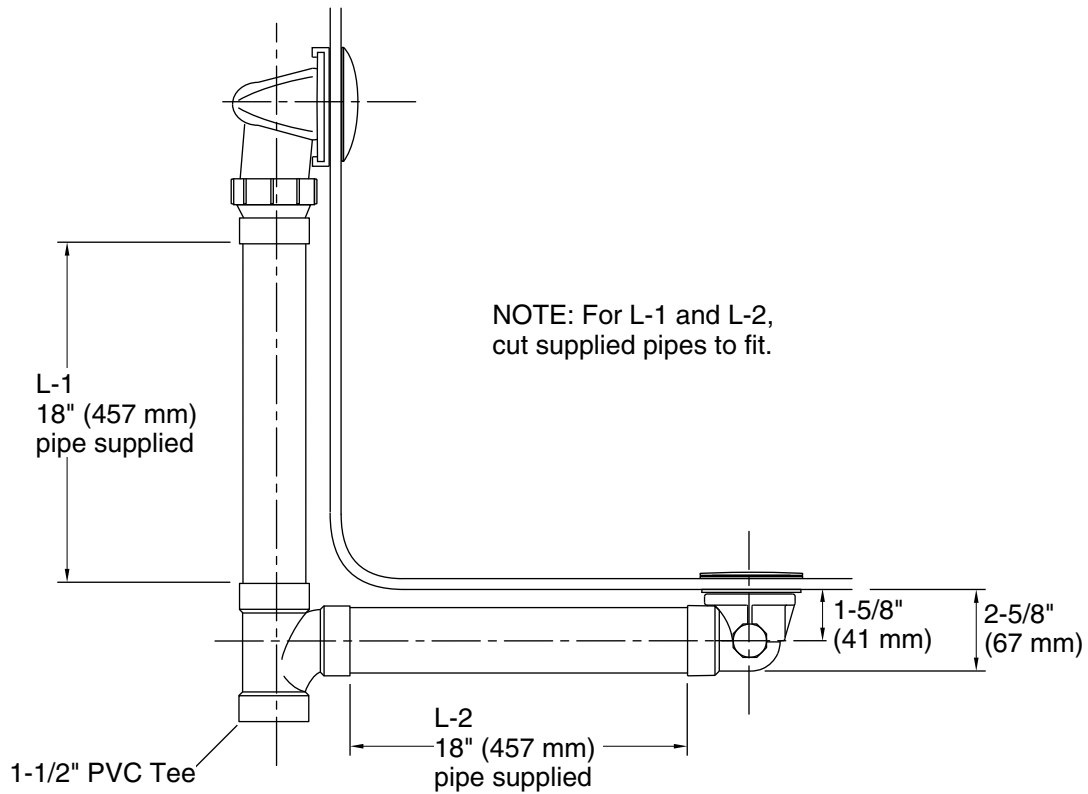

Features

- No internal linkages, reducing the chance of clogs in the overflow pipe
- Ball-joint construction for easy installation
- Includes toe-activated closing, and PVC tee and pipe
- For use with Elevance™, Archer™, Underscore®, Rêve™, and Parity™ baths and whirlpools

Material

- Schedule 40 PVC with metal overflow cover
- KOHLER® finishes resist corrosion and tarnishing

Installation

- Above- or through-floor installation

Recommended Products/Accessories

- K-23726 Drain treatment
- K-23723 Faucet cleaner
- K-7117 Slotted Overflow Pressure Test Seal Kit

Technical Information

All product dimensions are nominal.

Drain included: No