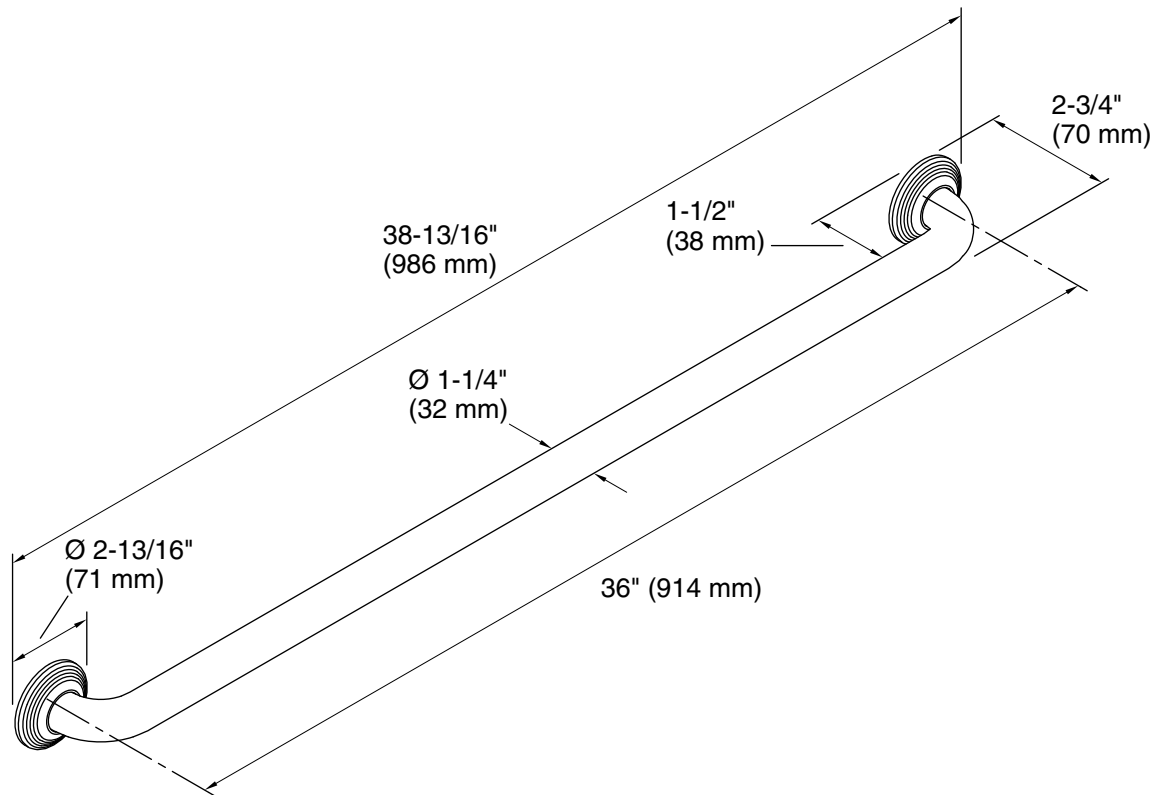

Technical Information

All product dimensions are nominal.

Material: Metal

Notes

Measure your actual product for roughing-in details.

WARNING: Risk of personal injury. The wall plates on the grab bar must be mounted to a brace between the wall studs. This will ensure that the weight of the user is adequately supported.