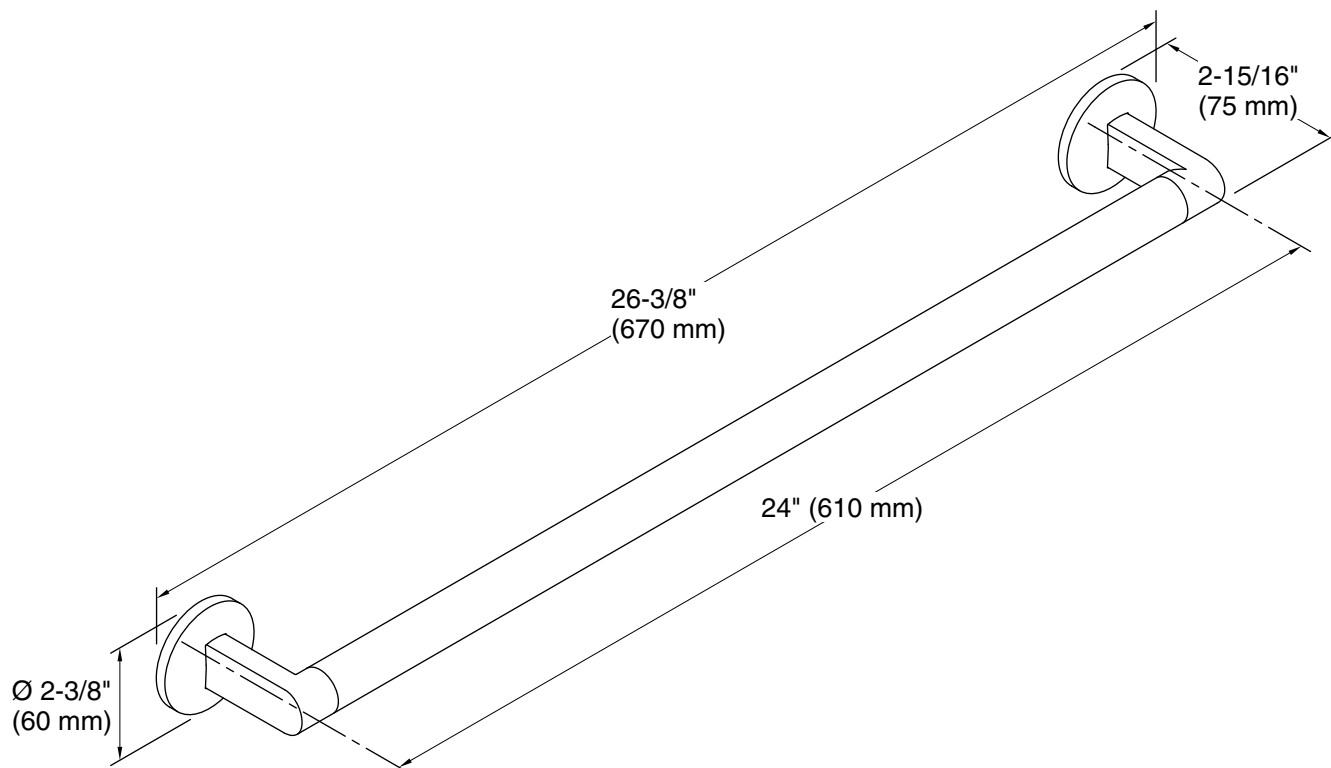

Technical Information

All product dimensions are nominal.

Material: Zinc, Brass

Notes

Install this product according to the installation instructions.

CAUTION: Risk of personal injury. Do not install these products in any area where they are likely to be used inadvertently as a grab bar or support bar. These products are not designed or intended for use as a grab bar or support bar.