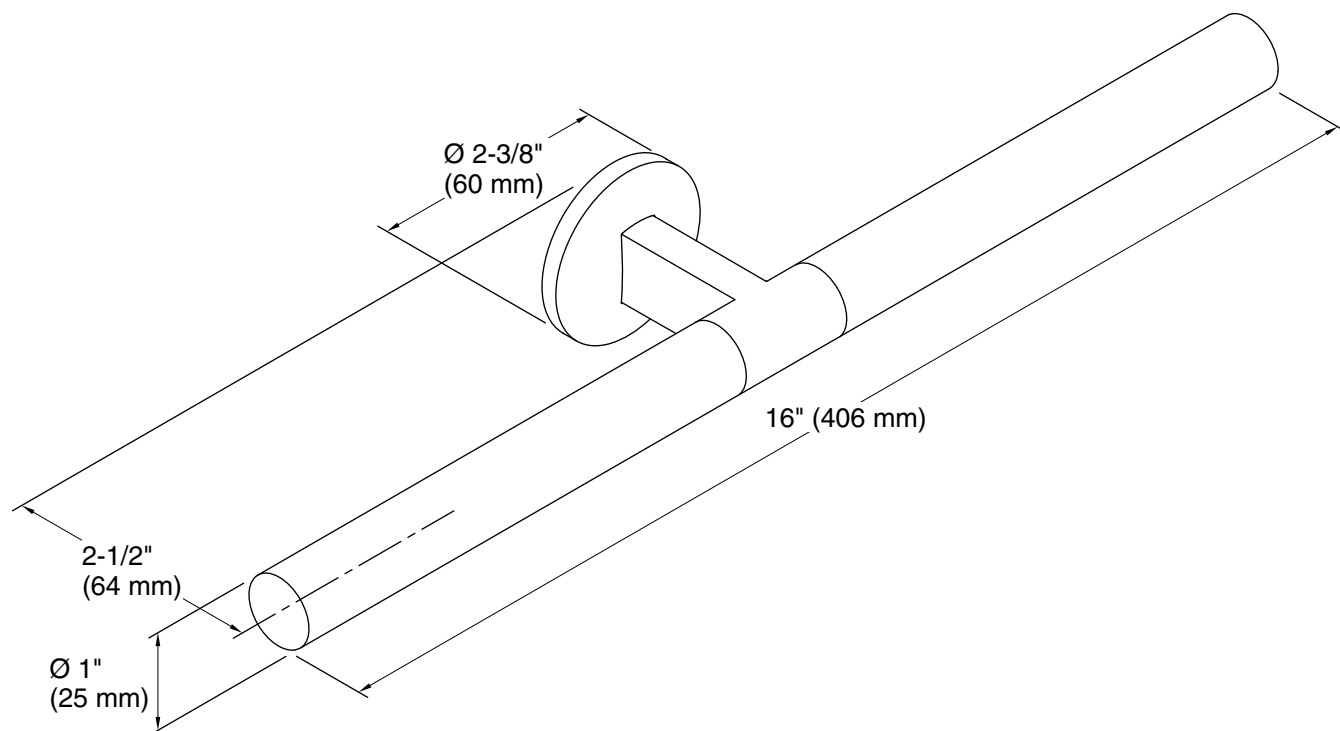

Technical Information

All product dimensions are nominal.

Material: Zinc, Brass

Notes

Install this product according to the installation instructions.

CAUTION: Risk of personal injury. Do not install these products in any area where they are likely to be used inadvertently as a grab bar or support bar. These products are not designed or intended for use as a grab bar or support bar.