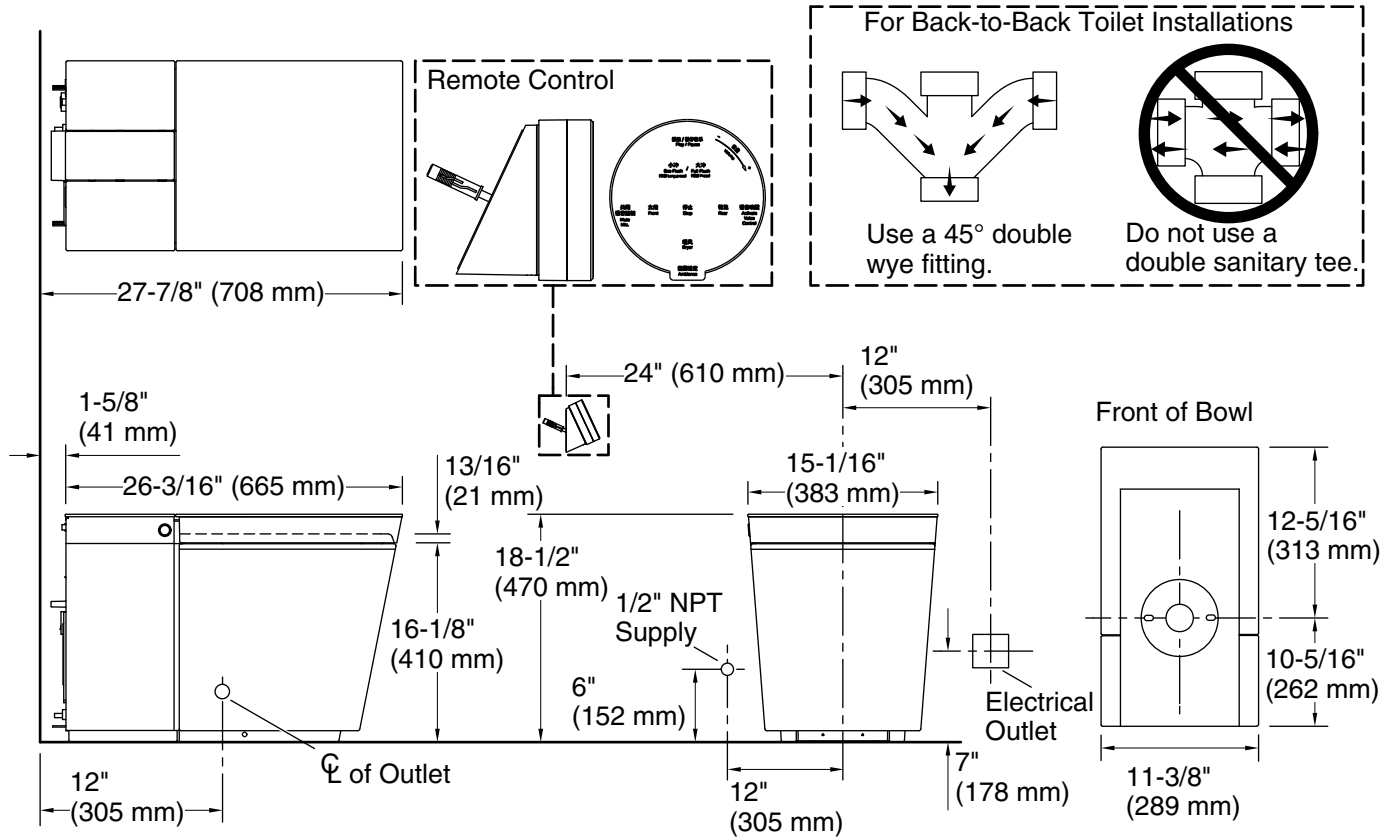

Required Electrical Service

One dedicated circuit required, protected with Class A Ground-Fault Circuit-Interrupter (GFCI). Outside North America, this device may be known as a Residual Current Device (RCD).

120 V, 60 Hz

Technical Information

All product dimensions are nominal.

Toilet type:	Floor-mount
Waste Outlet:	Floor
Bowl shape:	Elongated
Flush type:	Numi
Trap passageway:	2" (51 mm)
Water surface size:	8" x 6-3/8" (203 mm x 162 mm)
Rim to water surface:	5-7/8" (150 mm)
Rough-in:	12" (305 mm)
Template:	Footprint, 1495693, required, included

Fixture Supply Requirements

Min static pressure: 35 psi (241.3 kPa)

1-800-4KOHLER (1-800-456-4537)

Kohler Co. reserves the right to make revisions without notice to product specifications.

For the most current Specification Sheet, go to www.kohler.com.

5-6-2023 22:58 - US/CA/LM/MX

Notes

Install this product according to the installation instructions.

ADA, OBC, CSA B651 compliant when installed to the specific requirements of these regulations.

Plumbing codes may require elongated toilets and elongated, open-front seats in public bathrooms.

Accessibility standards may require controls to be located on the open side of the toilet.