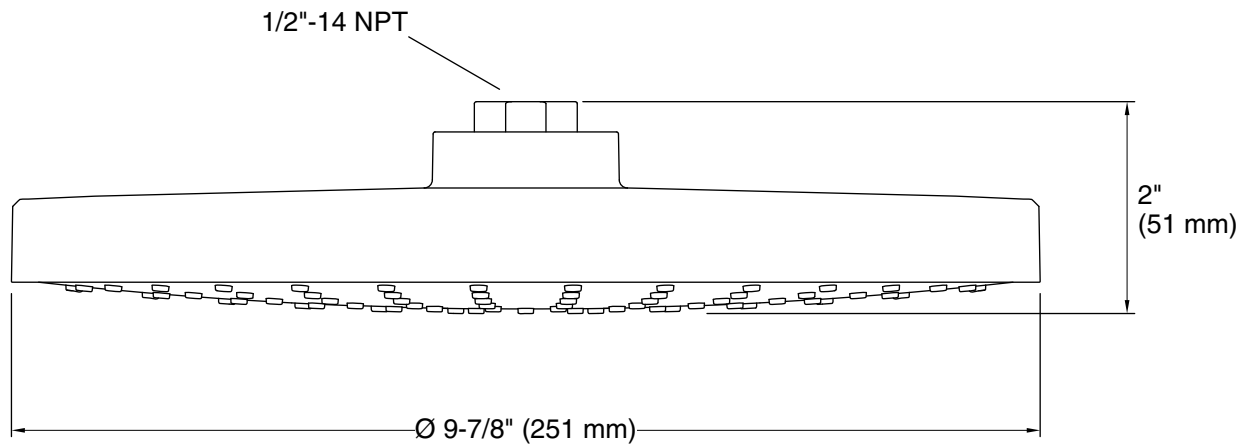

Technical Information

All product dimensions are nominal.

Showerhead/Body Spray:

Rated maximum flow: 2 gal/min (7.6 l/min)

flow:

Pressure: 45 psi (3.1 bar)

Notes

Install this product according to the installation instructions.