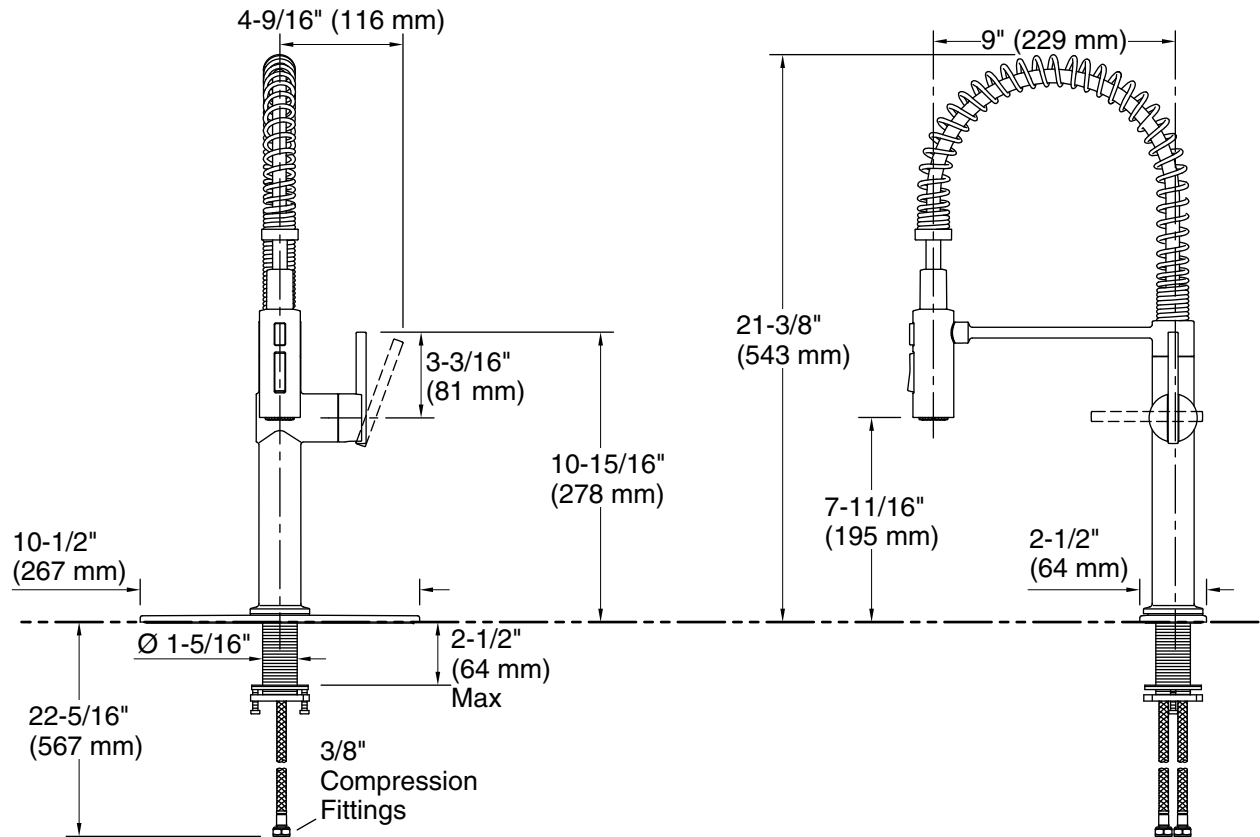

Optional Products/Accessories

- K-22071 Three-hole kitchen faucet escutcheon

ADA **CSA B651**

Codes/Standards

ASME A112.18.1/CSA B125.1
NSF/ANSI/CAN 61
NSF/ANSI/CAN 372
All applicable US Federal and State material regulations
DOE - Energy Policy Act 1992
California Energy Commission (CEC)
ADA
ICC/ANSI A117.1
CSA B651

Technical Information

All product dimensions are nominal.

Drain included: No

Spout:

Spout reach: 9" (229 mm)

Pressure/fixture Supply Requirements

Fixture pressure max (static): 125 psi (861.8 kPa)

Fixture pressure min (static): 20 psi (137.9 kPa)