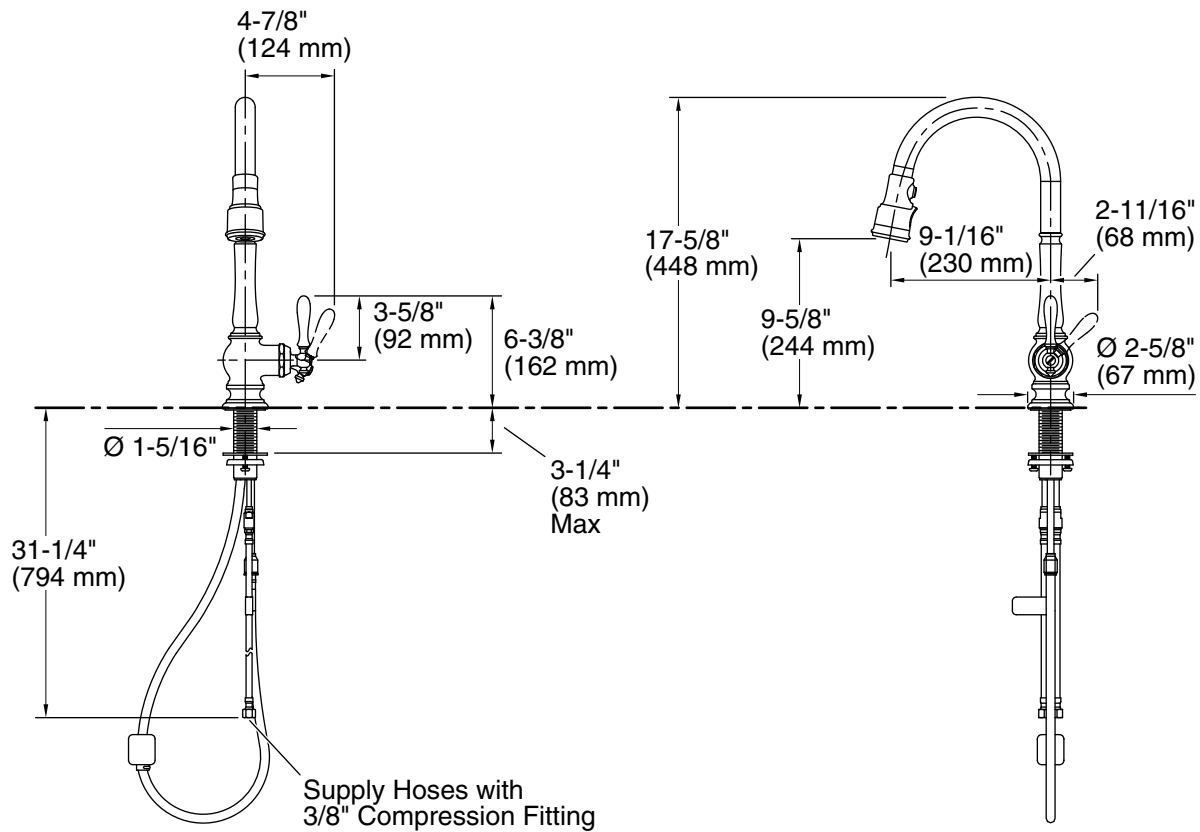

Adapters, Rough-in and Extension Kits

1012715 Range: 3-1/4" (83 mm) -
5-3/8" (137 mm)

Optional Products/Accessories

K-99272 Three-Hole Kitchen Faucet Escutcheon

ADA **CSA B651**

Codes/Standards

ASME A112.18.1/CSA B125.1
NSF/ANSI 61
NSF/ANSI 372
All applicable US Federal and State material regulations
DOE - Energy Policy Act 1992
California Energy Commission (CEC)
ADA
ICC/ANSI A117.1
CSA B651

Technical Information

All product dimensions are nominal.

Spout:

Spout reach: 9-1/16" (231 mm)

Notes

Install this product according to the installation guide.

Meets all local plumbing codes for backflow prevention requirements.