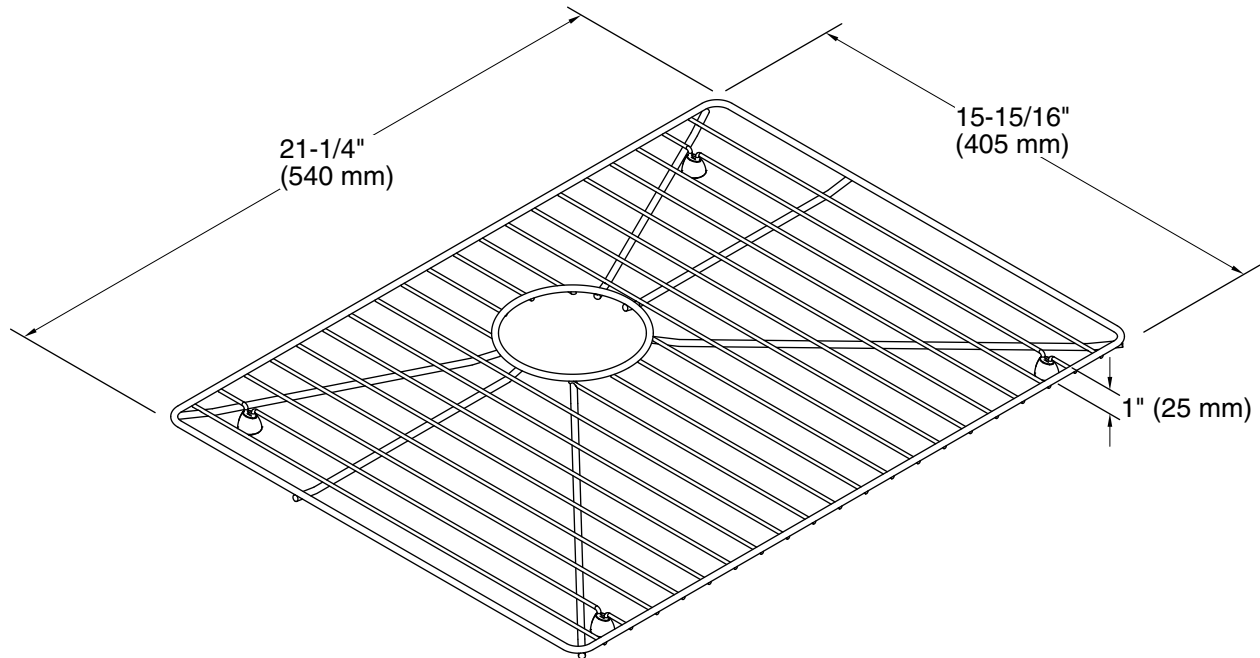

Technical Information

All product dimensions are nominal.

Material: Metal