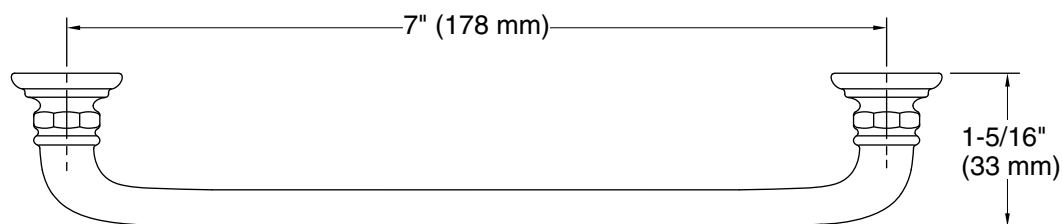

Technical Information

All product dimensions are nominal.

Installation Type: Cabinet mount

Material: Zinc

Notes

Install this product according to the installation instructions.