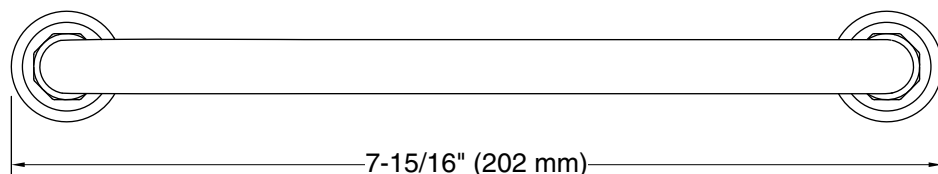

Technical Information

All product dimensions are nominal.

Installation Type: Cabinet mount

Material: Zinc

Notes

Install this product according to the installation instructions.